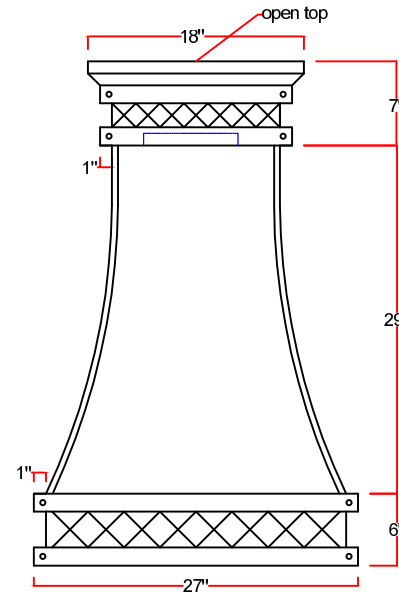

Top View

Model#
PSI3342

Modern-Aire Ventilating

7319 Lankershim Blvd. North Hollywood CA. 91605 818-765-9870

A	30"	36"	42"	48"	54"	60"	66"
B	18"	18"	24"	24"	30"	30"	36"
C							
D							

E	
F	7" (200cfm - 450cfm) 8" (600cfm) 10" (900cfm - 1200cfm) 10" or 8" (external)
G	General area but no specific measurement. Hard Wired
H	