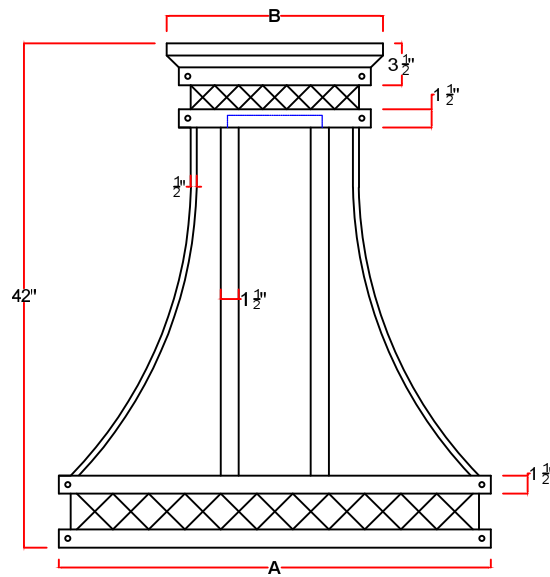

Top View

Model#
PSI3342

Modern-Aire Ventilating

7319 Lankershim Blvd. North Hollywood CA. 91605 818-765-9870

A	30"	36"	42"	48"	54"	60"	66"
B	18"	18"	24"	24"	30"	30"	36"
C							
D							

E	
F	7" (200cfm - 450cfm) 8" (600cfm) 10" (900cfm - 1200cfm) 10" or 8" (external)
G	General area but no specific measurement. Hard Wired
H	