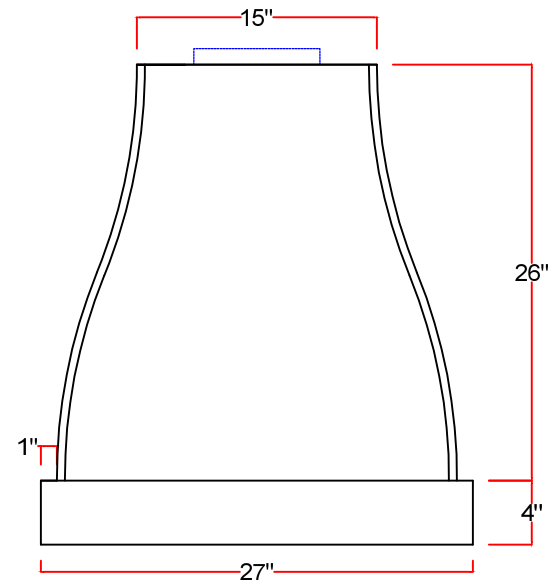

Top View

Model#
PSI3230

Modern-Aire Ventilating

7319 Lankershim Blvd. North Hollywood CA. 91605 818-765-9870

A	30"	36"	42"	48"	54"	60"	66"
B	18"	24"	30"	36"	42"	48"	54"
C							
D							

E	
F	7" (200cfm - 450cfm) 8" (600cfm) 10" (900cfm - 1200cfm) 10" or 8" (external)
G	8 1/2" (200cfm - 600cfm & external motor) 12 1/2" (Internal 900cfm - 1200cfm)
H	