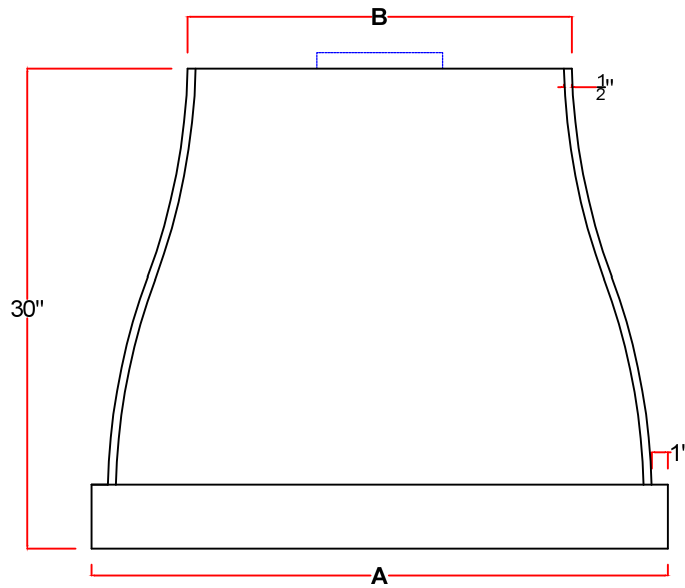

Top View

Model#
PSI3230

Modern-Aire Ventilating

7319 Lankershim Blvd. North Hollywood CA. 91605 818-765-9870

A	30"	36"	42"	48"	54"	60"	66"
B	18"	24"	30"	36"	42"	48"	54"
C							
D							

E	
F	7" (200cfm - 450cfm) 8" (600cfm) 10" (900cfm - 1200cfm) 10" or 8" (external)
G	8 1/2" (200cfm - 600cfm & external motor) 12 1/2" (Internal 900cfm - 1200cfm)
H	