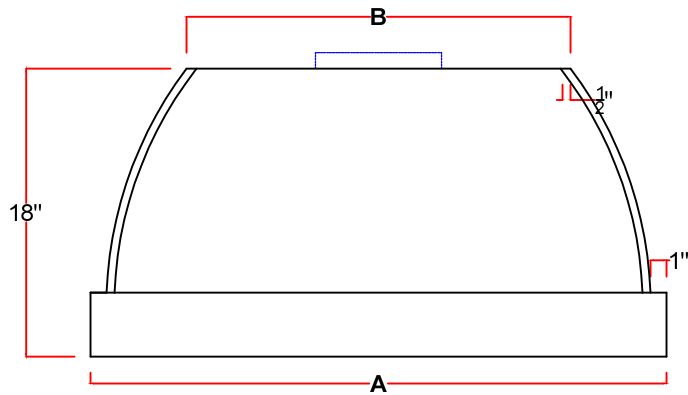

Top View

Model#
PS3018

Modern-Aire Ventilating

7319 Lankershim Blvd. North Hollywood CA. 91605 818-765-9870

A	30"	36"	42"	48"	54"	60"	66"
B	18"	24"	30"	36"	42"	48"	54"
C							
D							

E	
F	7" (200cfm - 450cfm) 8" (600cfm) 10" (900cfm - 1200cfm) 10" or 8" (external)
G	8 1/2" (200cfm - 600cfm & external motor) 12 1/2" (Internal 900cfm - 1200cfm)
H	