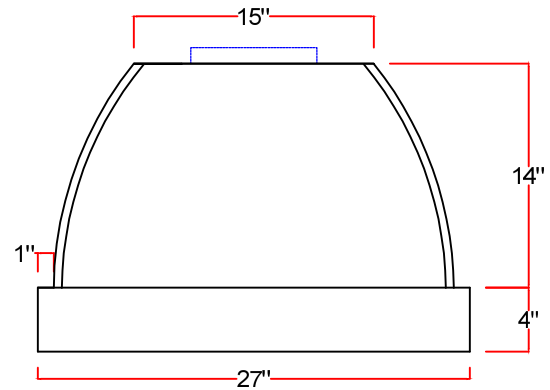

Top View

Model#
PS3018

Modern-Aire Ventilating

7319 Lankershim Blvd. North Hollywood CA. 91605 818-765-9870

A	30"	36"	42"	48"	54"	60"	66"
B	18"	24"	30"	36"	42"	48"	54"
C							
D							

E	
F	7" (200cfm - 450cfm) 8" (600cfm) 10" (900cfm - 1200cfm) 10" or 8" (external)
G	8 1/2" (200cfm - 600cfm & external motor) 12 1/2" (Internal 900cfm - 1200cfm)
H	