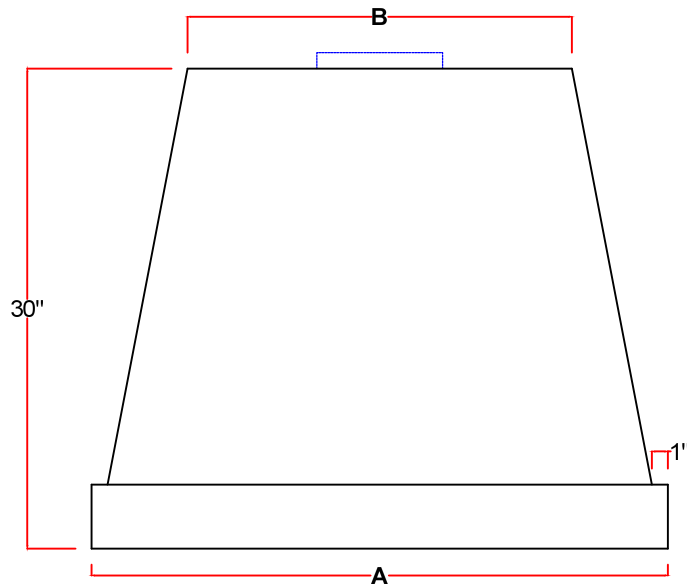

Top View

Model#
PS1430

Modern-Aire Ventilating

7319 Lankershim Blvd. North Hollywood CA. 91605 818-765-9870

A	30"	36"	42"	48"	54"	60"	66"
B	18"	24"	30"	36"	42"	48"	54"
C							
D							

E	
F	7" (200cfm - 450cfm) 8" (600cfm) 10" (900cfm - 1200cfm) 10" or 8" (external)
G	8 1/2" (200cfm - 600cfm & external motor) 12 1/2" (Internal 900cfm - 1200cfm)
H	