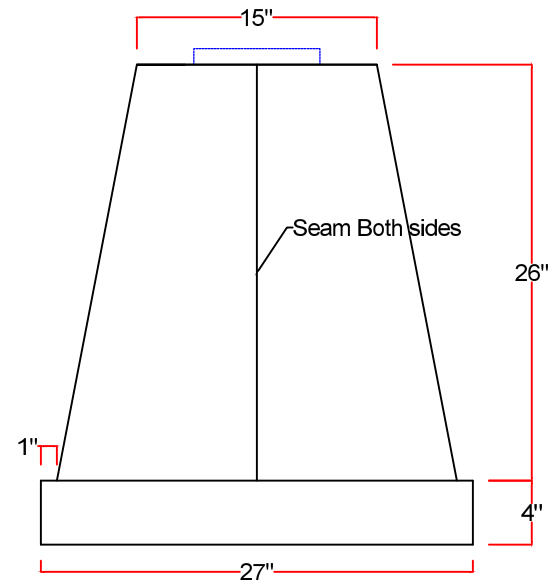

Top View

Model#
PS1430

Modern-Aire Ventilating

7319 Lankershim Blvd. North Hollywood CA. 91605 818-765-9870

A	30"	36"	42"	48"	54"	60"	66"
B	18"	24"	30"	36"	42"	48"	54"
C							
D							

E	
F	7" (200cfm - 450cfm) 8" (600cfm) 10" (900cfm - 1200cfm) 10" or 8" (external)
G	8 1/2" (200cfm - 600cfm & external motor) 12 1/2" (Internal 900cfm - 1200cfm)
H	