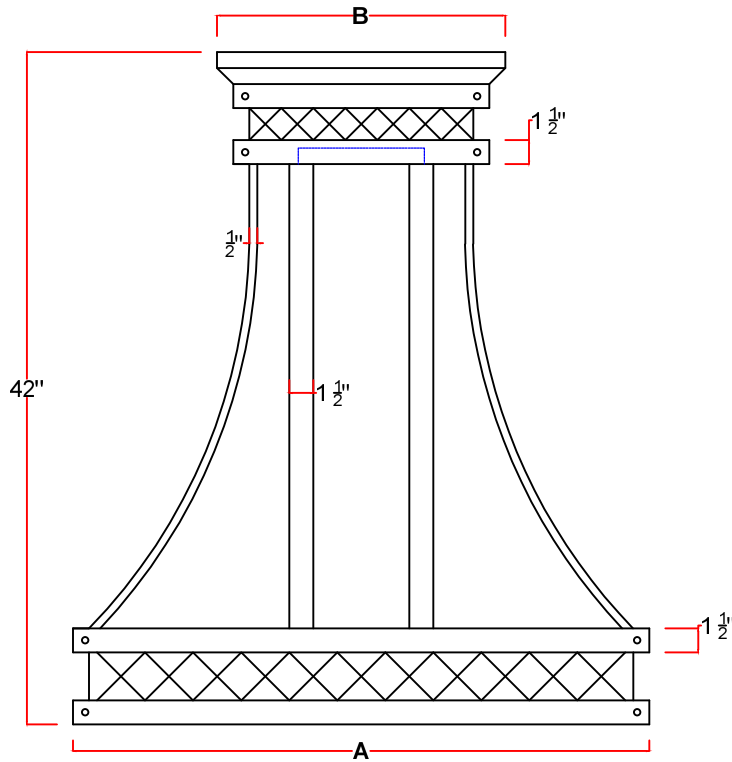

Top View

Model#
PS3342

Modern-Aire Ventilating

7319 Lankershim Blvd. North Hollywood CA. 91605 818-765-9870

A	30"	36"	42"	48"	54"	60"	66"
B	18"	18"	24"	24"	30"	30"	36"
C							
D							

E	4 1/2" (200cfm - 450cfm) 5" (600cfm) 6" (900cfm - 1200cfm) 6" (external motor)
F	7" (200cfm - 450cfm) 8" (600cfm) 10" (900cfm - 1200cfm) 10" or 8" (external)
G	General area but no specific measurement. Hard Wired
H	