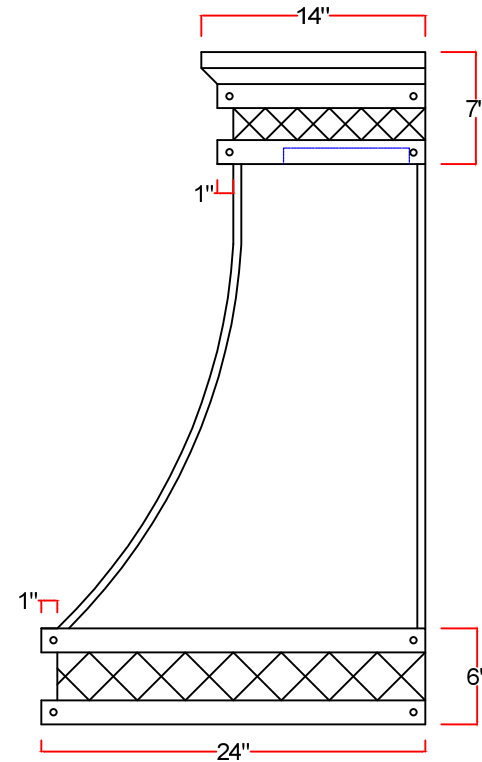

Top View

Model#
PS3342

Modern-Aire Ventilating

7319 Lankershim Blvd. North Hollywood CA. 91605 818-765-9870

A	30"	36"	42"	48"	54"	60"	66"
B	18"	18"	24"	24"	30"	30"	36"
C							
D							

E	4 1/2" (200cfm - 450cfm) 5" (600cfm) 6" (900cfm - 1200cfm) 6" (external motor)
F	7" (200cfm - 450cfm) 8" (600cfm) 10" (900cfm - 1200cfm) 10" or 8" (external)
G	General area but no specific measurement. Hard Wired
H	