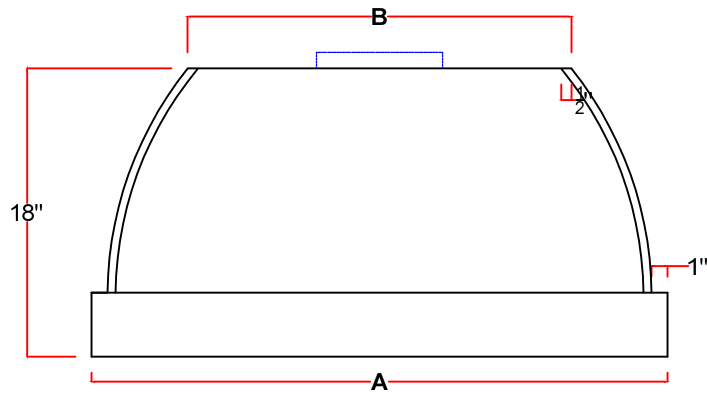

Top View

Model#
PS3118

Modern-Aire Ventilating

7319 Lankershim Blvd. North Hollywood CA. 91605 818-765-9870

A	30"	36"	42"	48"	54"	60"	66"
B	18"	24"	30"	36"	42"	48"	54"
C							
D							

E	4 1/2" (200cfm - 450cfm) 5" (600cfm) 6" (900cfm - 1200cfm) 6" (external motor)
F	7" (200cfm - 450cfm) 8" (600cfm) 10" (900cfm - 1200cfm) 10" or 8" (external)
G	8 1/2" (200cfm - 600cfm & external motor) 12 1/2" (Internal 900cfm - 1200cfm)
H	