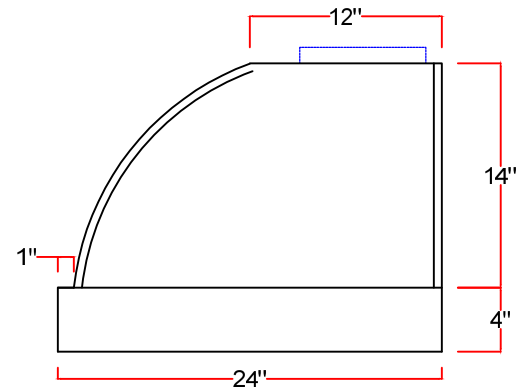

Top View

Model#
PS3118

Modern-Aire Ventilating

7319 Lankershim Blvd. North Hollywood CA. 91605 818-765-9870

A	30"	36"	42"	48"	54"	60"	66"
B	18"	24"	30"	36"	42"	48"	54"
C							
D							

E	4 1/2" (200cfm - 450cfm) 5" (600cfm) 6" (900cfm - 1200cfm) 6" (external motor)
F	7" (200cfm - 450cfm) 8" (600cfm) 10" (900cfm - 1200cfm) 10" or 8" (external)
G	8 1/2" (200cfm - 600cfm & external motor) 12 1/2" (Internal 900cfm - 1200cfm)
H	