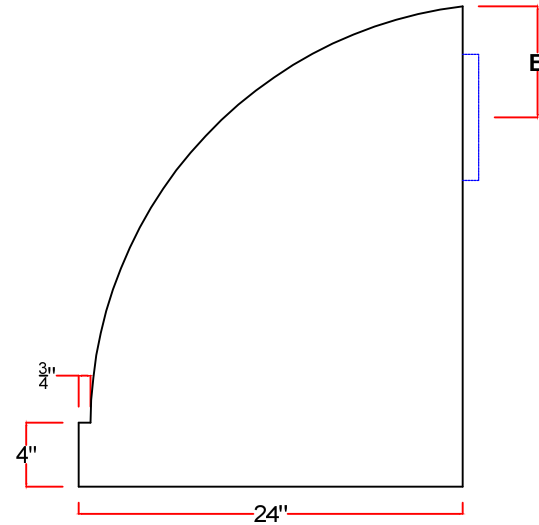

Top View

Model#  
PS2930

Modern-Aire Ventilating

7319 Lankershim Blvd. North Hollywood CA. 91605 818-765-9870

<b>A</b>	30"	36"	42"	48"	54"	60"	66"
<b>B</b>							
<b>C</b>							
<b>D</b>							

<b>E</b>	6" (200cfm - 450cfm) 7" (600cfm) 8" (900cfm - 1200cfm) 7" (external motor)
<b>F</b>	7" (200cfm - 450cfm) 8" (600cfm) 10" (900cfm - 1200cfm) 10" or 8" (external)
<b>G</b>	8 1/2" (200cfm - 600cfm & external motor) 12 1/2" (Internal 900cfm - 1200cfm)
<b>H</b>	