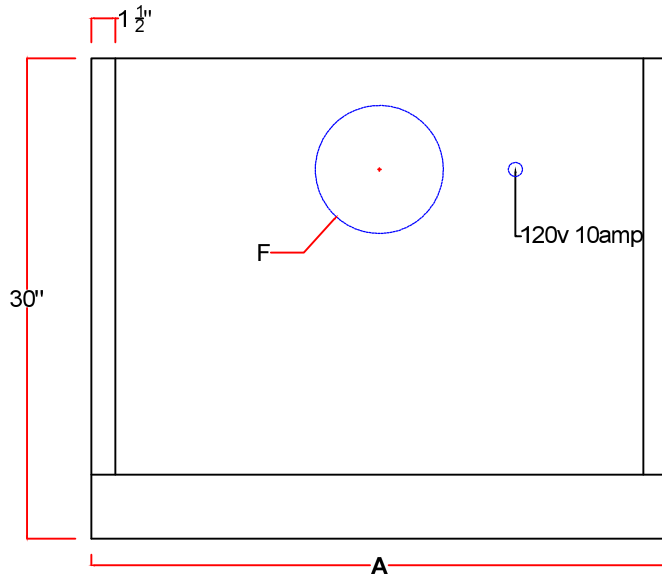

Top View

Model#  
PS2930

Modern-Aire Ventilating

7319 Lankershim Blvd. North Hollywood CA. 91605 818-765-9870

<b>A</b>	30"	36"	42"	48"	54"	60"	66"
<b>B</b>							
<b>C</b>							
<b>D</b>							

<b>E</b>	6" (200cfm - 450cfm) 7" (600cfm) 8" (900cfm - 1200cfm) 7" (external motor)
<b>F</b>	7" (200cfm - 450cfm) 8" (600cfm) 10" (900cfm - 1200cfm) 10" or 8" (external)
<b>G</b>	8 1/2" (200cfm - 600cfm & external motor) 12 1/2" (Internal 900cfm - 1200cfm)
<b>H</b>	