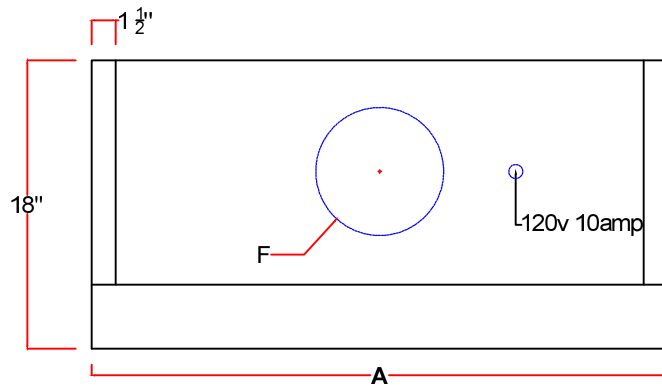

Top View

Model#  
PS2918

Modern-Aire Ventilating

7319 Lankershim Blvd. North Hollywood CA. 91605 818-765-9870

<b>A</b>	30"	36"	42"	48"	54"	60"	66"
<b>B</b>							
<b>C</b>							
<b>D</b>							

<b>E</b>	6" (200cfm - 450cfm) 7" (600cfm) 8" (900cfm - 1200cfm) 7" (external motor)
<b>F</b>	7" (200cfm - 450cfm) 8" (600cfm) 10" (900cfm - 1200cfm) 10" or 8" (external)
<b>G</b>	8 1/2" (200cfm - 600cfm & external motor) 12 1/2" (Internal 900cfm - 1200cfm)
<b>H</b>	