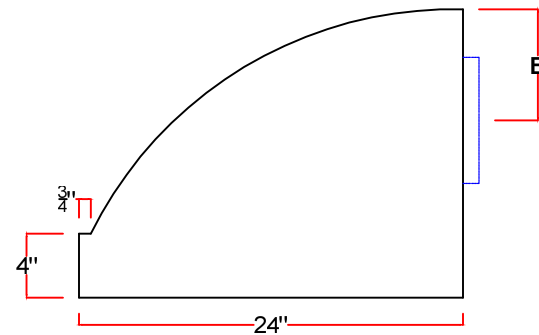

Top View

Model#  
PS2918

Modern-Aire Ventilating

7319 Lankershim Blvd. North Hollywood CA. 91605 818-765-9870

<b>A</b>	30"	36"	42"	48"	54"	60"	66"
<b>B</b>							
<b>C</b>							
<b>D</b>							

<b>E</b>	6" (200cfm - 450cfm) 7" (600cfm) 8" (900cfm - 1200cfm) 7" (external motor)
<b>F</b>	7" (200cfm - 450cfm) 8" (600cfm) 10" (900cfm - 1200cfm) 10" or 8" (external)
<b>G</b>	8 1/2" (200cfm - 600cfm & external motor) 12 1/2" (Internal 900cfm - 1200cfm)
<b>H</b>	