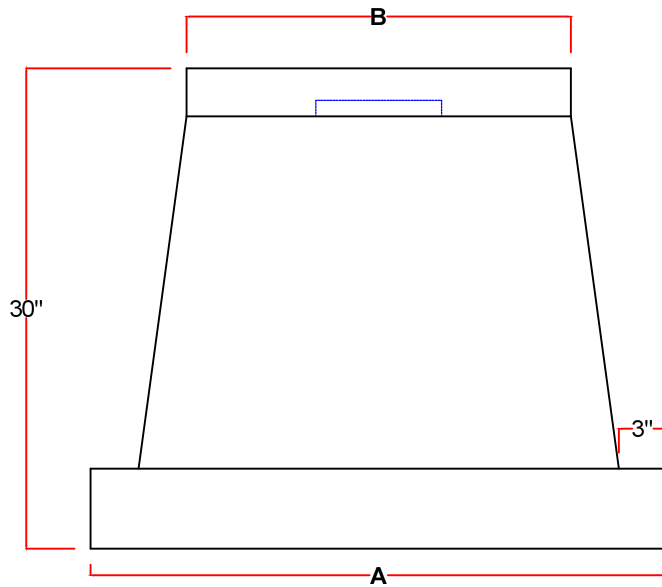

Top View

Model#
PS2430

Modern-Aire Ventilating

7319 Lankershim Blvd. North Hollywood CA. 91605 818-765-9870

A	30"	36"	42"	48"	54"	60"	66"
B	18"	24"	30"	36"	42"	48"	54"
C							
D							

E	4 1/2" (200cfm - 450cfm) 5" (600cfm) 6" (900cfm - 1200cfm) 6" (external motor)
F	7" (200cfm - 450cfm) 8" (600cfm) 10" (900cfm - 1200cfm) 10" or 8" (external)
G	8 1/2" (200cfm - 600cfm & external motor) 12 1/2" (Internal 900cfm - 1200cfm)
H	