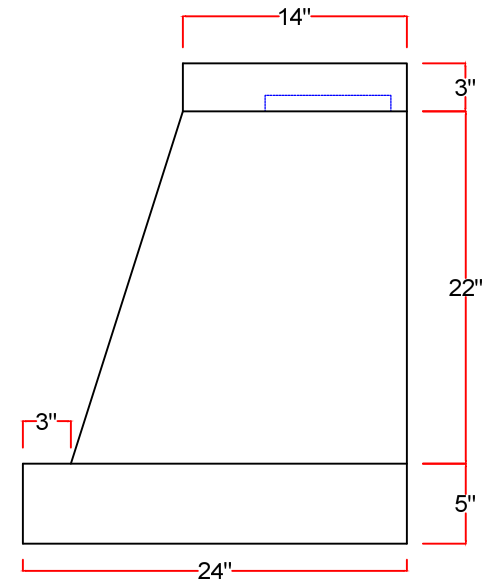

Top View

Model#
PS2430

Modern-Aire Ventilating

7319 Lankershim Blvd. North Hollywood CA. 91605 818-765-9870

A	30"	36"	42"	48"	54"	60"	66"
B	18"	24"	30"	36"	42"	48"	54"
C							
D							

E	4 1/2" (200cfm - 450cfm) 5" (600cfm) 6" (900cfm - 1200cfm) 6" (external motor)
F	7" (200cfm - 450cfm) 8" (600cfm) 10" (900cfm - 1200cfm) 10" or 8" (external)
G	8 1/2" (200cfm - 600cfm & external motor) 12 1/2" (Internal 900cfm - 1200cfm)
H	