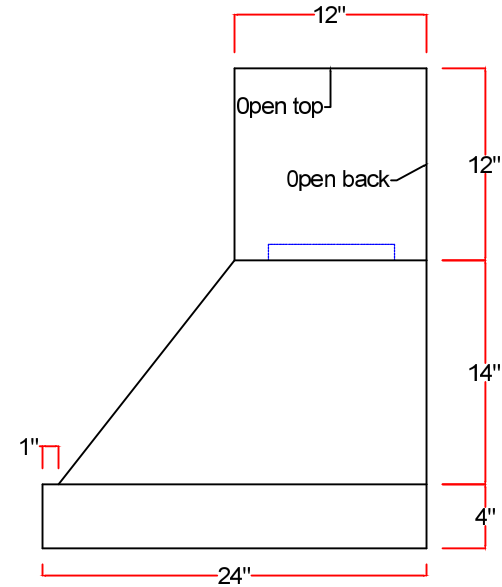

# Modern-Aire Ventilating

7319 Lankershim Blvd. North Hollywood CA. 91605 818-765-9870

<b>A</b>	30"	36"	42"	48"	54"	60"	66"
<b>B</b>							
<b>C</b>							
<b>D</b>							

<b>E</b>	7" (200cfm - 450cfm) 7" (600cfm) 7" (900cfm - 1200cfm) 7" (external motor)
<b>F</b>	7" (200cfm - 450cfm) 8" (600cfm) 10" (900cfm - 1200cfm) 10" or 8" (external)
<b>G</b>	General area but no specific measurement. Hard wired
<b>H</b>	