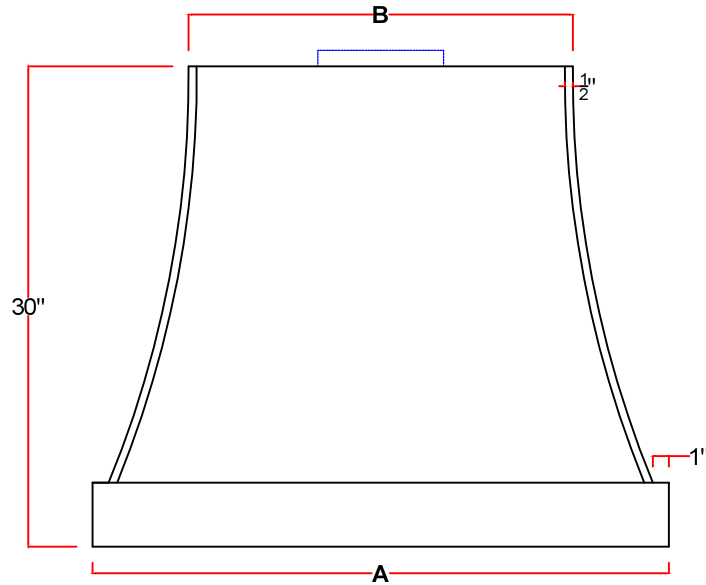

Top View

Model#
PS1530

Modern-Aire Ventilating

7319 Lankershim Blvd. North Hollywood CA. 91605 818-765-9870

A	30"	36"	42"	48"	54"	60"	66"
B	18"	24"	30"	36"	42"	48"	54"
C							
D							

E	4 1/2" (200cfm - 450cfm) 5" (600cfm) 6" (900cfm - 1200cfm) 6" (external motor)
F	7" (200cfm - 450cfm) 8" (600cfm) 10" (900cfm - 1200cfm) 10" or 8" (external)
G	8 1/2" (200cfm - 600cfm & external motor) 12 1/2" (Internal 900cfm - 1200cfm)
H	