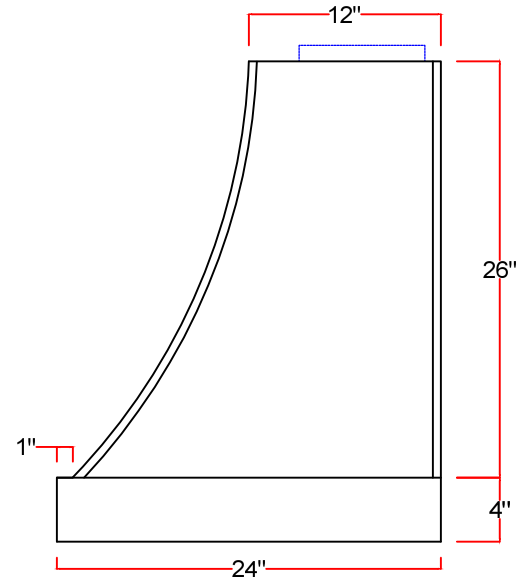

Top View

Model#
PS1530

Modern-Aire Ventilating

7319 Lankershim Blvd. North Hollywood CA. 91605 818-765-9870

A	30"	36"	42"	48"	54"	60"	66"
B	18"	24"	30"	36"	42"	48"	54"
C							
D							

E	4 1/2" (200cfm - 450cfm) 5" (600cfm) 6" (900cfm - 1200cfm) 6" (external motor)
F	7" (200cfm - 450cfm) 8" (600cfm) 10" (900cfm - 1200cfm) 10" or 8" (external)
G	8 1/2" (200cfm - 600cfm & external motor) 12 1/2" (Internal 900cfm - 1200cfm)
H	