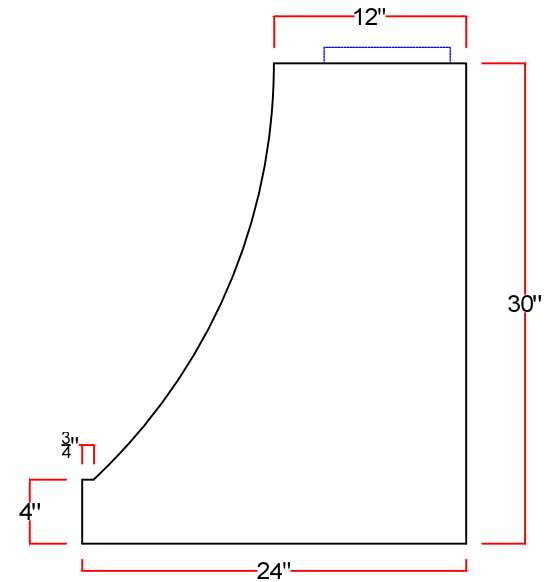

Top View

Model#
PS1130

Modern-Aire Ventilating

7319 Lankershim Blvd. North Hollywood CA. 91605 818-765-9870

A	30"	36"	42"	48"	54"	60"	66"
B							
C							
D							

E	4 1/2" (200cfm - 450cfm) 5" (600cfm) 6" (900cfm - 1200cfm) 6" (external motor)
F	7" (200cfm - 450cfm) 8" (600cfm) 10" (900cfm - 1200cfm) 10" or 8" (external)
G	8 1/2" (200cfm - 600cfm & external motor) 12 1/2" (Internal 900cfm - 1200cfm)
H	