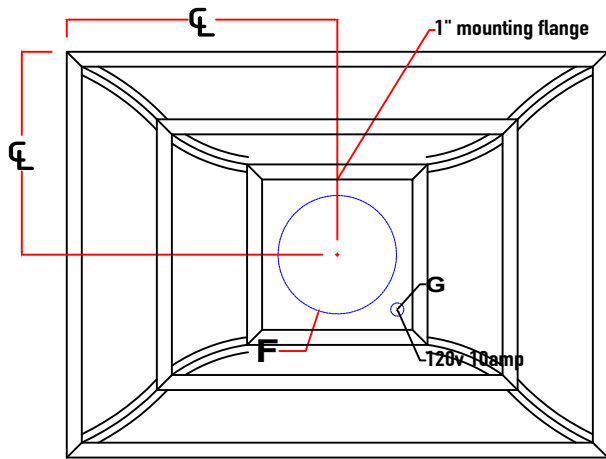

Top View

Model#
PSI3542