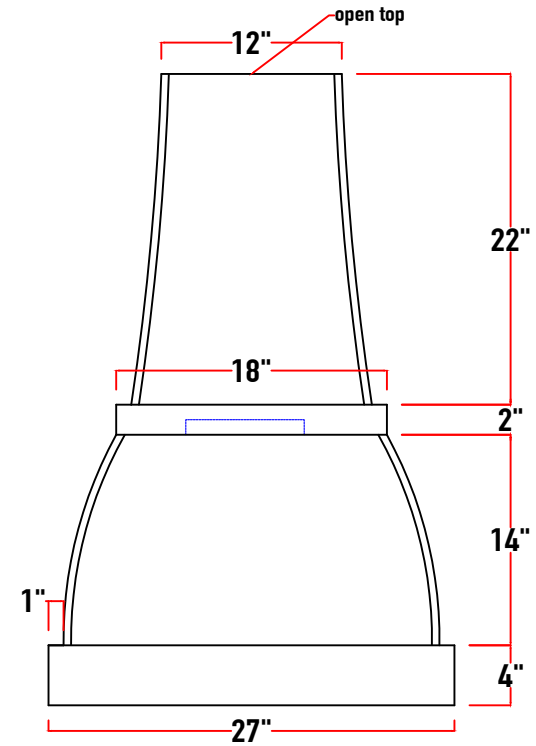

PSI3542-030	30" w x 42" h x 27" d
PSI3542-036	36" w x 42" h x 27" d
PSI3542-042	42" w x 42" h x 27" d
PSI3542-048	48" w x 42" h x 27" d
PSI3542-054	54" w x 42" h x 27" d
PSI3542-060	60" w x 42" h x 27" d
PSI3542-066	66" w x 42" h x 27" d

Electrical

Circuit Breaker	10 Amps
Volts	120 Volts
Wiring	Hardwired
Standard Location	Top - Right of Blower

Warranty Information

Parts and Labor	3 Years
-----------------	---------

Top View

Model#
PSI3542

A	30"	36"	42"	48"	54"	60"	66"
B	18"	24"	30"	36"	42"	48"	54"
C	12"	12"	18"	24"	30"	36"	42"
D							

E	
F	7" (200cfm - 450cfm) 8" (600cfm) 10" (900cfm - 1200cfm) 10" or 8" (external)
G	General Location Shown; Placement may vary
H	