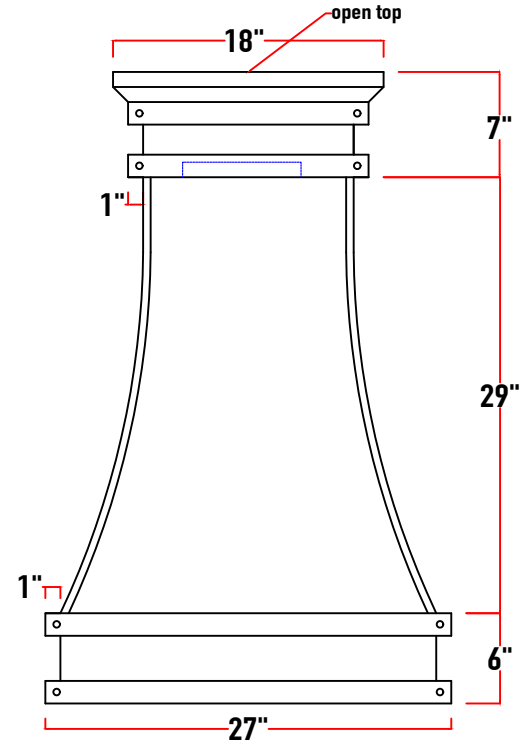

A	30"	36"	42"	48"	54"	60"	66"
B	18"	18"	24"	24"	30"	30"	36"
C							
D							

E	
F	7" (200cfm - 450cfm) 8" (600cfm) 10" (900cfm - 1200cfm) 10" or 8" (external)
G	General Location Shown; Placement may vary
H