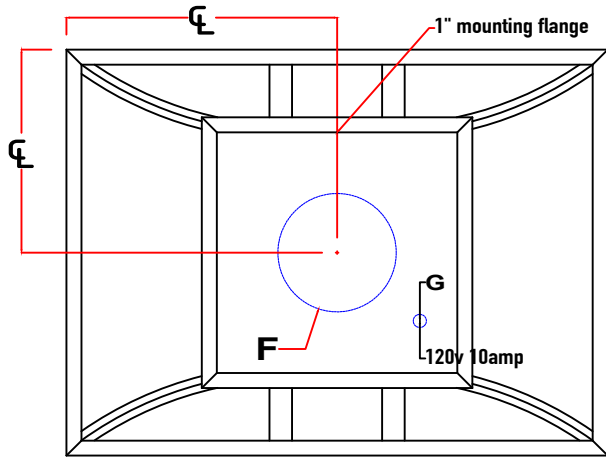

Top View

Model#
PSI3342