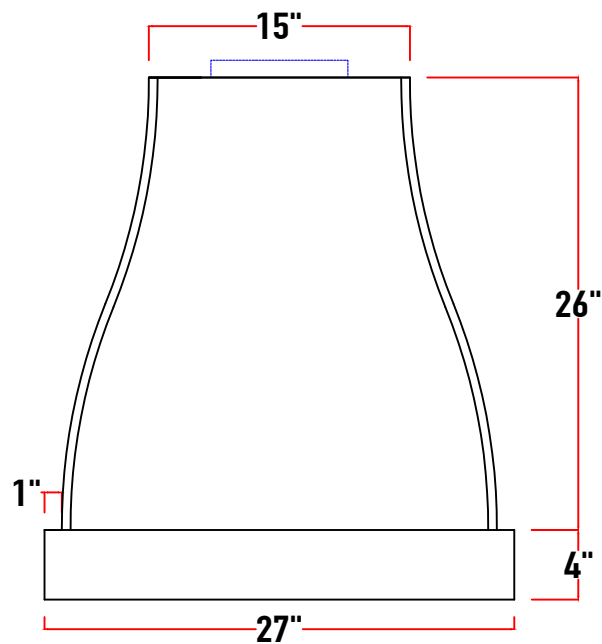

### Warranty Information

Parts and Labor	3 Years
-----------------	---------

Top View

Model#  
PSI3230

<b>A</b>	30"	36"	42"	48"	54"	60"	66"
<b>B</b>	18"	24"	30"	36"	42"	48"	54"
<b>C</b>							
<b>D</b>							

<b>E</b>	
<b>F</b>	7" (200cfm - 450cfm) 8" (600cfm) 10" (900cfm - 1200cfm) 10" or 8" (external)
<b>G</b>	8 1/2" (200cfm - 600cfm & external motor) 12 1/2" (Internal 900cfm - 1200cfm)
<b>H</b>	