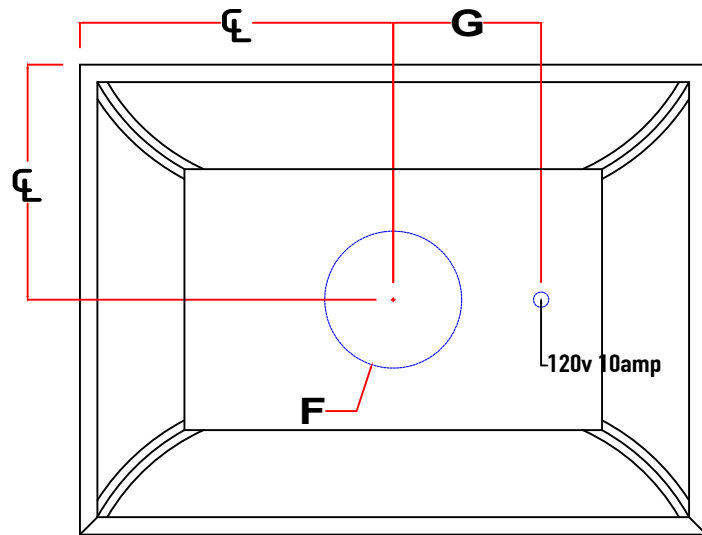

Top View

Model#
PSI3230