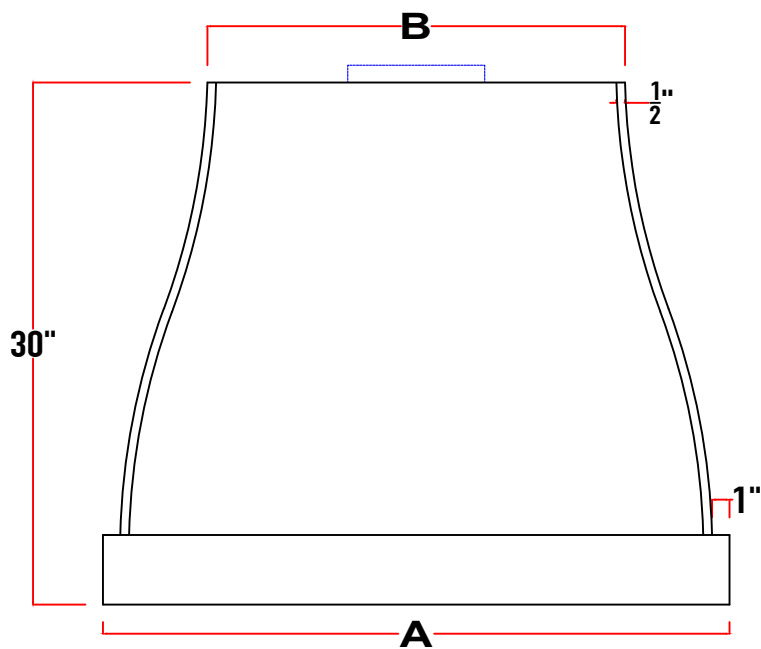

### Warranty Information

Parts and Labor	3 Years
-----------------	---------

Top View

Model#  
PSI3230

<b>A</b>	30"	36"	42"	48"	54"	60"	66"
<b>B</b>	18"	24"	30"	36"	42"	48"	54"
<b>C</b>							
<b>D</b>							

<b>E</b>	
<b>F</b>	7" (200cfm - 450cfm) 8" (600cfm) 10" (900cfm - 1200cfm) 10" or 8" (external)
<b>G</b>	8 1/2" (200cfm - 600cfm & external motor) 12 1/2" (Internal 900cfm - 1200cfm)
<b>H</b>	