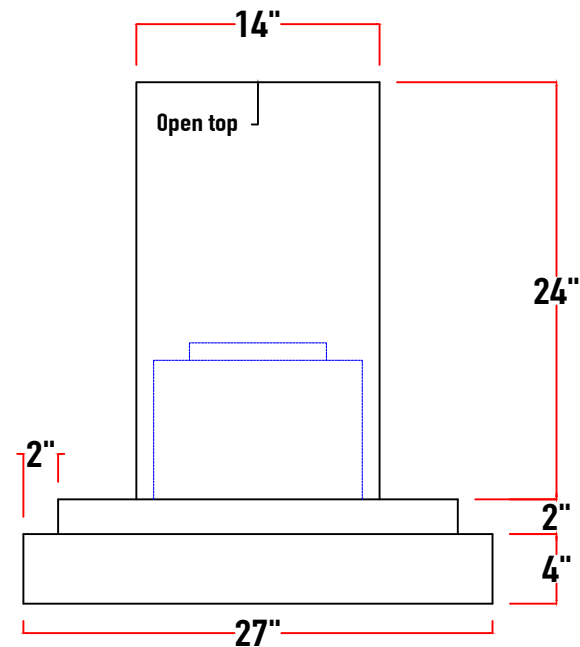

A	30"	36"	42"	48"	54"	60"	66"
B	16" (200 cfm - 600 CFM & external motor); 24" (900 cfm - 1200 cfm)						
C							
D							

E	
F	7" (200cfm - 450cfm) 8" (600cfm) 10" (900cfm - 1200cfm) 10" or 8" (external)
G	General Location Shown; Placement may vary
H