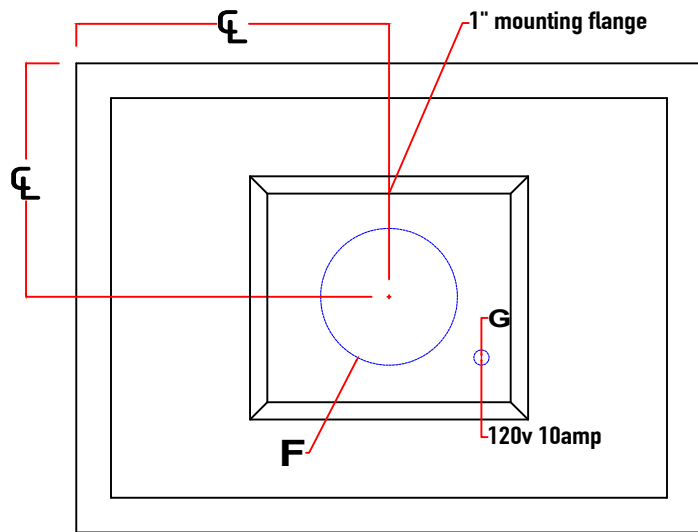

Top View

Model#
PSI1930