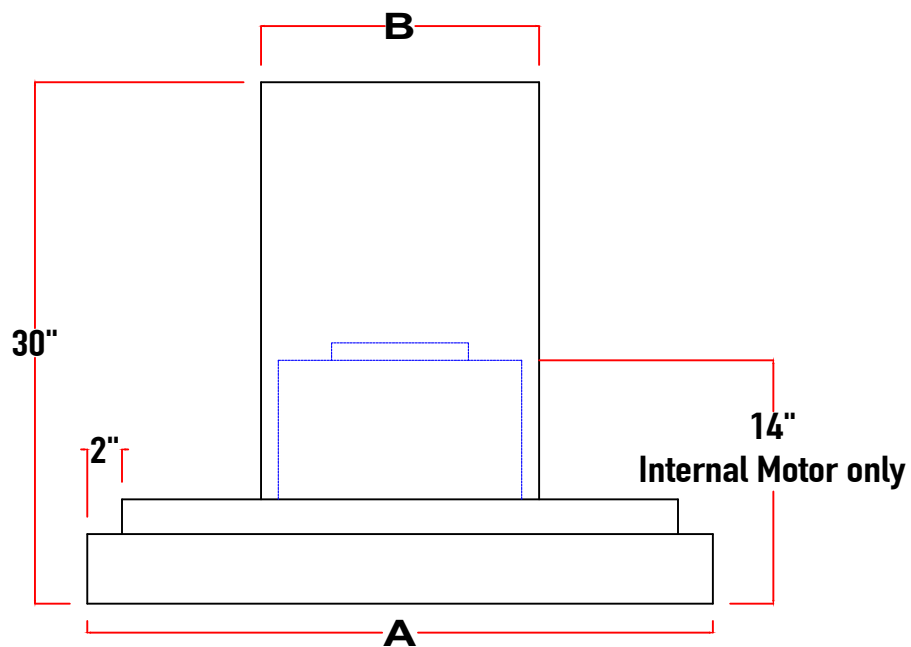

A	30"	36"	42"	48"	54"	60"	66"
B	16" (200 cfm - 600 CFM & external motor); 24" (900 cfm - 1200 cfm)						
C							
D							

E	
F	7" (200cfm - 450cfm) 8" (600cfm) 10" (900cfm - 1200cfm) 10" or 8" (external)
G	General Location Shown; Placement may vary
H