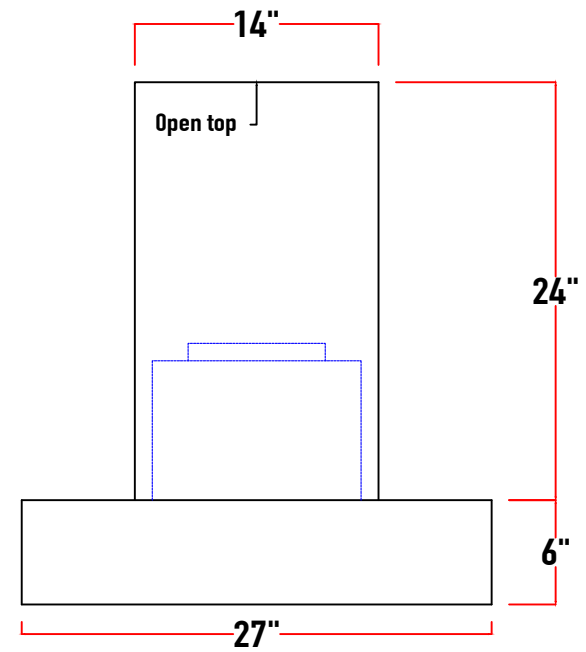

A	30"	36"	42"	48"	54"	60"	66"
B	16" (200 cfm - 600 CFM & external motor); 24" (900 cfm - 1200 cfm)						
C							
D							

E	
F	7" (200cfm - 450cfm) 8" (600cfm) 10" (900cfm - 1200cfm) 10" or 8" (external)
G	General Location Shown; Placement may vary
H