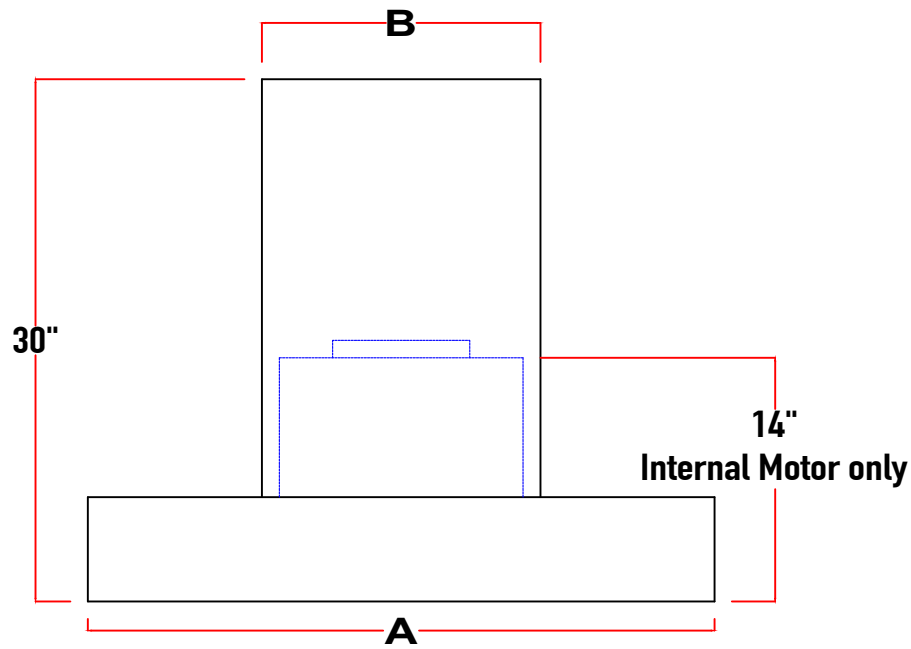

A	30"	36"	42"	48"	54"	60"	66"
B	16" (200 cfm - 600 CFM & external motor); 24" (900 cfm - 1200 cfm)						
C							
D							

E	
F	7" (200cfm - 450cfm) 8" (600cfm) 10" (900cfm - 1200cfm) 10" or 8" (external)
G	General Location Shown; Placement may vary
H