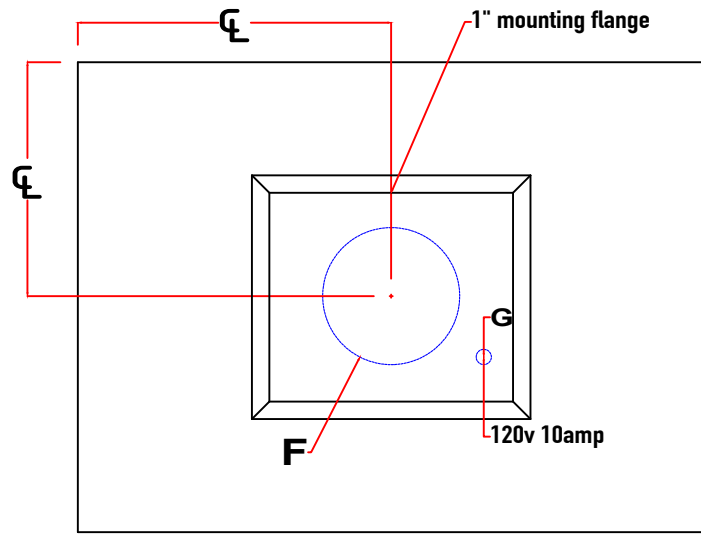

Top View

Model#
PSI1630