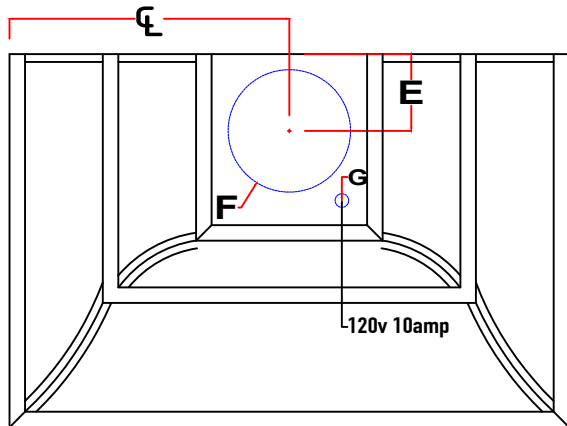

Top View

Model#
PS3542