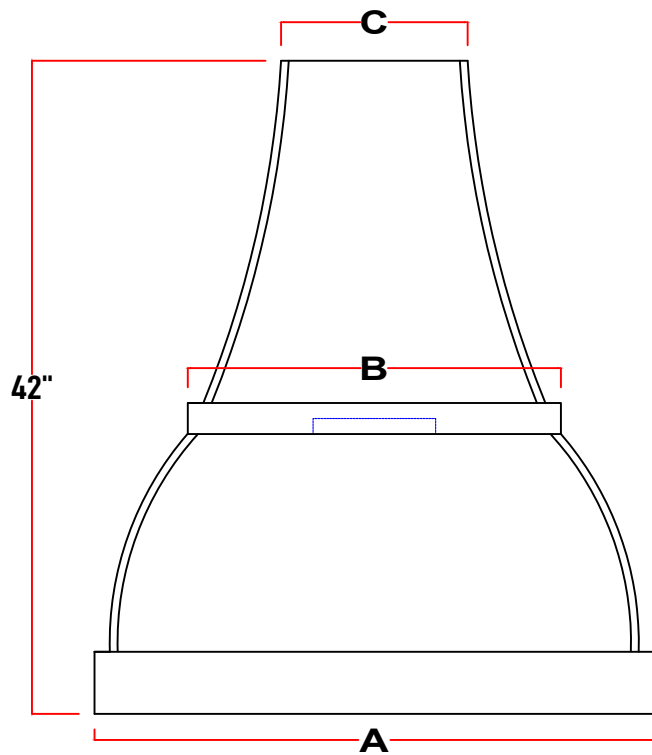

### Warranty Information

Parts and Labor	3 Years
-----------------	---------

Top View

Model#  
PS3542

<b>A</b>	30"	36"	42"	48"	54"	60"	66"
<b>B</b>	18"	24"	30"	36"	42"	48"	54"
<b>C</b>	12"	12"	18"	24"	30"	36"	42"
<b>D</b>							