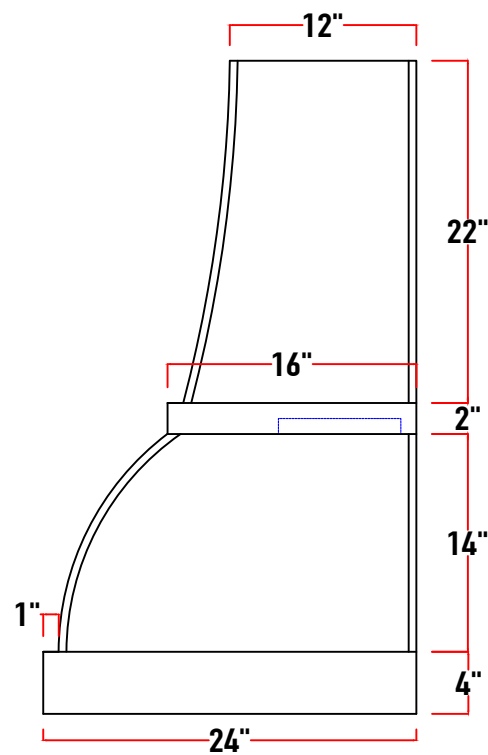

### Warranty Information

Parts and Labor	3 Years
-----------------	---------

Top View

Model#  
PS3542

<b>A</b>	30"	36"	42"	48"	54"	60"	66"
<b>B</b>	18"	24"	30"	36"	42"	48"	54"
<b>C</b>	12"	12"	18"	24"	30"	36"	42"
<b>D</b>							

<b>E</b>	4 1/2" (200cfm - 450cfm) 5" (600cfm) 6" (900cfm - 1200cfm) 6" (external motor)
<b>F</b>	7" (200cfm - 450cfm) 8" (600cfm) 10" (900cfm - 1200cfm) 10" or 8" (external)
<b>G</b>	General Location Shwon; Placement may vary
<b>H</b>	