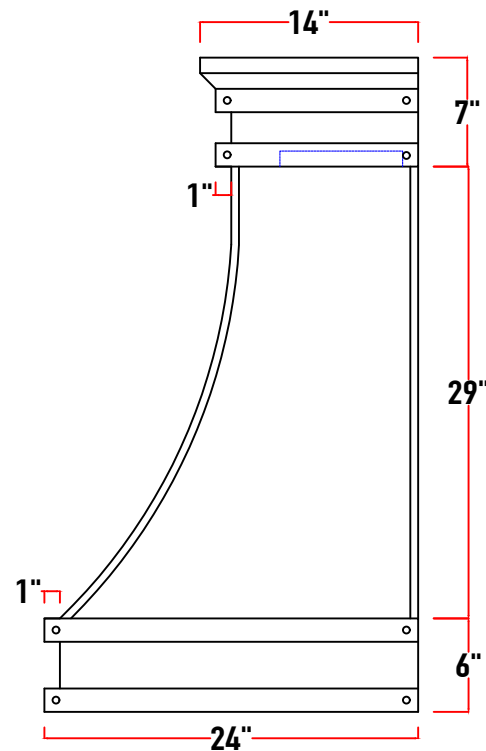

PS3342-030	30"w x 42"h x 24"d
PS3342-036	36"w x 42"h x 24"d
PS3342-042	42"w x 42"h x 24"d
PS3342-048	48"w x 42"h x 24"d
PS3342-054	54"w x 42"h x 24"d
PS3342-060	60"w x 42"h x 24"d
PS3342-066	66"w x 42"h x 24"d

Electrical

Circuit Breaker	10 Amps
Volts	120 Volts
Wiring	Hardwired
Standard Location	Top - Right of Blower

Warranty Information

Parts and Labor	3 Years
-----------------	---------

Top View

Model#
PS3342

A	30"	36"	42"	48"	54"	60"	66"
B	18"	18"	24"	24"	30"	30"	36"
C							
D							

E	4 1/2" (200cfm - 450cfm) 5" (600cfm) 6" (900cfm - 1200cfm) 6" (external motor)
F	7" (200cfm - 450cfm) 8" (600cfm) 10" (900cfm - 1200cfm) 10" or 8" (external)
G	General Location Shwon; Placement may vary
H	