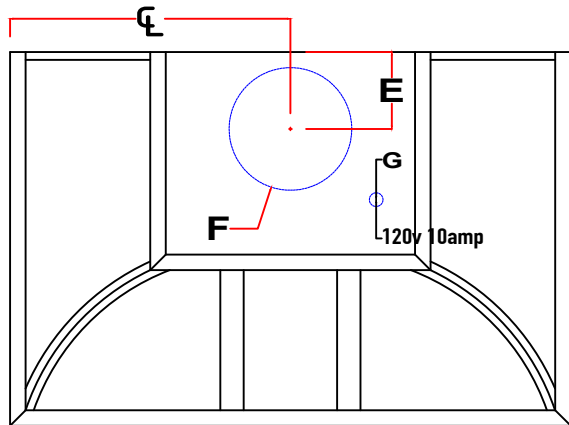

Top View

Model#
PS3342