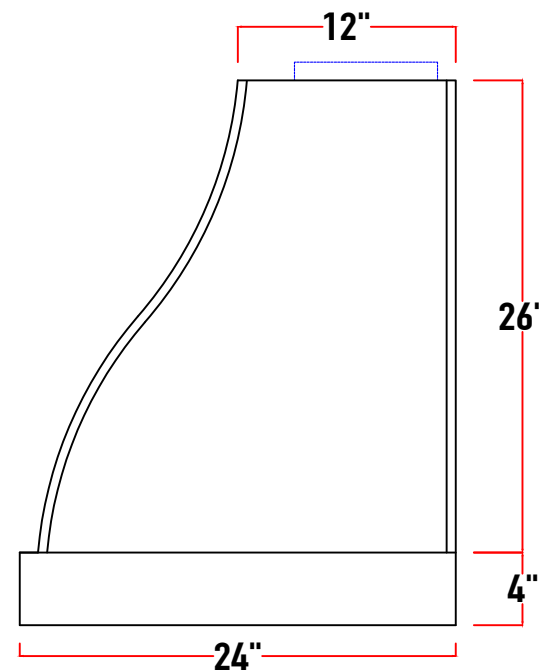

A	30"	36"	42"	48"	54"	60"	66"
B	18"	24"	30"	36"	42"	48"	54"
C							
D							

E	4 1/2" (200cfm - 450cfm) 5" (600cfm) 6" (900cfm - 1200cfm) 6" (external motor)
F	7" (200cfm - 450cfm) 8" (600cfm) 10" (900cfm - 1200cfm) 10" or 8" (external)
G	8 1/2" (200cfm - 600cfm & external motor) 12 1/2" (Internal 900cfm - 1200cfm)
H