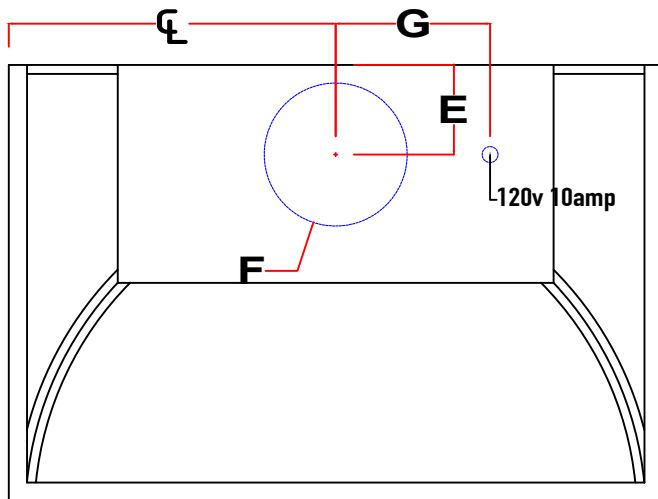

Top View

Model#
PS3230