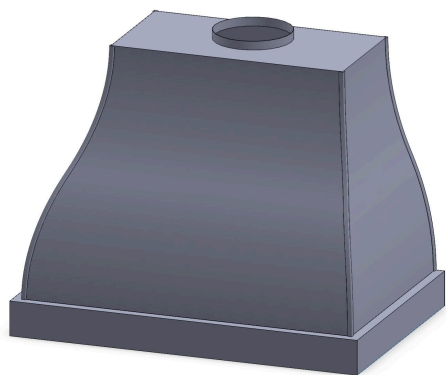

PS32 Spec Sheet