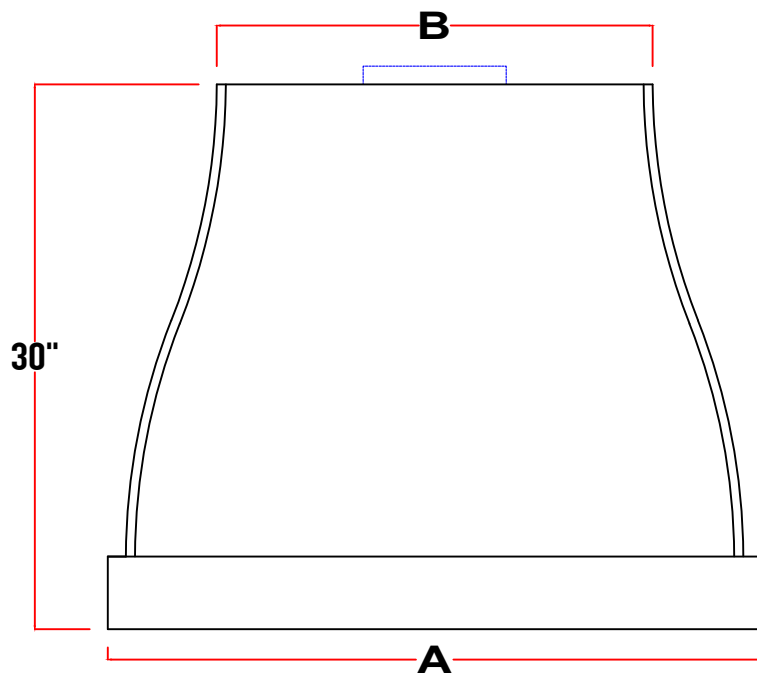

A	30"	36"	42"	48"	54"	60"	66"
B	18"	24"	30"	36"	42"	48"	54"
C							
D							

E	4 1/2" (200cfm - 450cfm) 5" (600cfm) 6" (900cfm - 1200cfm) 6" (external motor)
F	7" (200cfm - 450cfm) 8" (600cfm) 10" (900cfm - 1200cfm) 10" or 8" (external)
G	8 1/2" (200cfm - 600cfm & external motor) 12 1/2" (Internal 900cfm - 1200cfm)
H