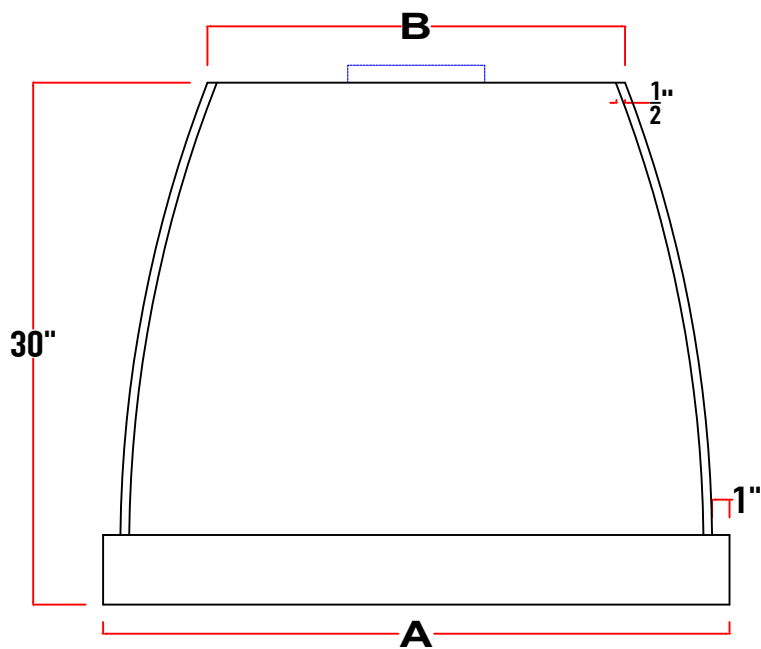

### Warranty Information

Parts and Labor	3 Years
-----------------	---------

Top View

Model#  
PS3018

<b>A</b>	30"	36"	42"	48"	54"	60"	66"
<b>B</b>	18"	24"	30"	36"	42"	48"	54"
<b>C</b>							
<b>D</b>							

Model#  
PS3030

<b>A</b>	30"	36"	42"	48"	54"	60"	66"
<b>B</b>	18"	24"	30"	36"	42"	48"	54"
<b>C</b>							
<b>D</b>							

<b>E</b>	
<b>F</b>	7" (200cfm - 450cfm) 8" (600cfm) 10" (900cfm - 1200cfm) 10" or 8" (external)
<b>G</b>	8 1/2" (200cfm - 600cfm & external motor) 12 1/2" (Internal 900cfm - 1200cfm)
<b>H</b>	