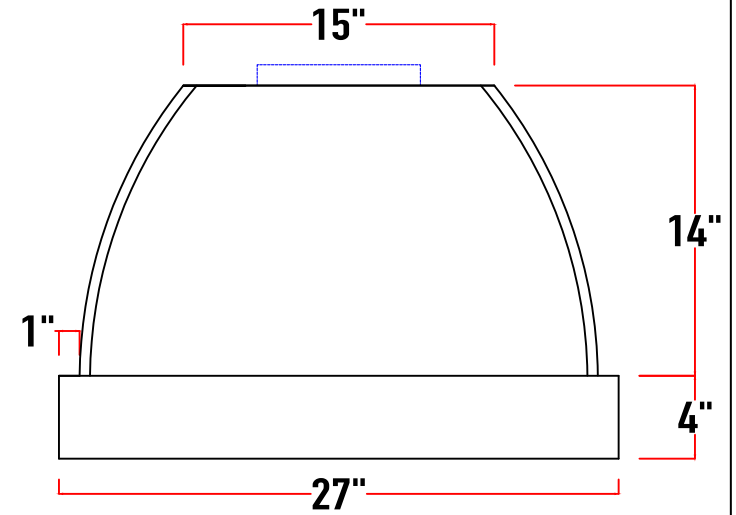

### Warranty Information

Parts and Labor	3 Years
-----------------	---------

Top View

Model#  
PS3018

<b>A</b>	30"	36"	42"	48"	54"	60"	66"
<b>B</b>	18"	24"	30"	36"	42"	48"	54"
<b>C</b>							
<b>D</b>							

<b>E</b>	
<b>F</b>	7" (200cfm - 450cfm) 8" (600cfm) 10" (900cfm - 1200cfm) 10" or 8" (external)
<b>G</b>	8 1/2" (200cfm - 600cfm & external motor) 12 1/2" (Internal 900cfm - 1200cfm)
<b>H</b>	

Top View

Model#  
PS3030

<b>A</b>	30"	36"	42"	48"	54"	60"	66"
<b>B</b>	18"	24"	30"	36"	42"	48"	54"
<b>C</b>							
<b>D</b>							

<b>E</b>	
<b>F</b>	7" (200cfm - 450cfm) 8" (600cfm) 10" (900cfm - 1200cfm) 10" or 8" (external)
<b>G</b>	8 1/2" (200cfm - 600cfm & external motor) 12 1/2" (Internal 900cfm - 1200cfm)
<b>H</b>	