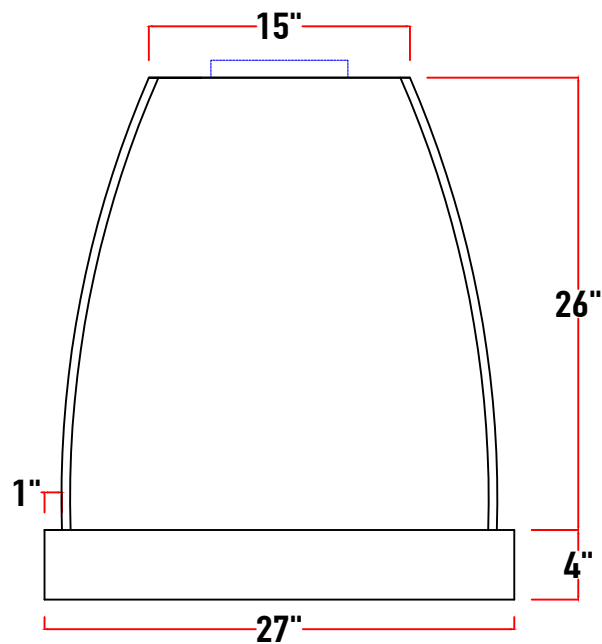

### Warranty Information

Parts and Labor	3 Years
-----------------	---------

Top View

Model#  
PS3018

<b>A</b>	30"	36"	42"	48"	54"	60"	66"
<b>B</b>	18"	24"	30"	36"	42"	48"	54"
<b>C</b>							
<b>D</b>							

<b>E</b>	
<b>F</b>	7" (200cfm - 450cfm) 8" (600cfm) 10" (900cfm - 1200cfm) 10" or 8" (external)
<b>G</b>	8 1/2" (200cfm - 600cfm & external motor) 12 1/2" (Internal 900cfm - 1200cfm)
<b>H</b>	

Top View

Model#  
PS3030

<b>A</b>	30"	36"	42"	48"	54"	60"	66"
<b>B</b>	18"	24"	30"	36"	42"	48"	54"
<b>C</b>							
<b>D</b>							

<b>E</b>	
<b>F</b>	7" (200cfm - 450cfm) 8" (600cfm) 10" (900cfm - 1200cfm) 10" or 8" (external)
<b>G</b>	8 1/2" (200cfm - 600cfm & external motor) 12 1/2" (Internal 900cfm - 1200cfm)
<b>H</b>	