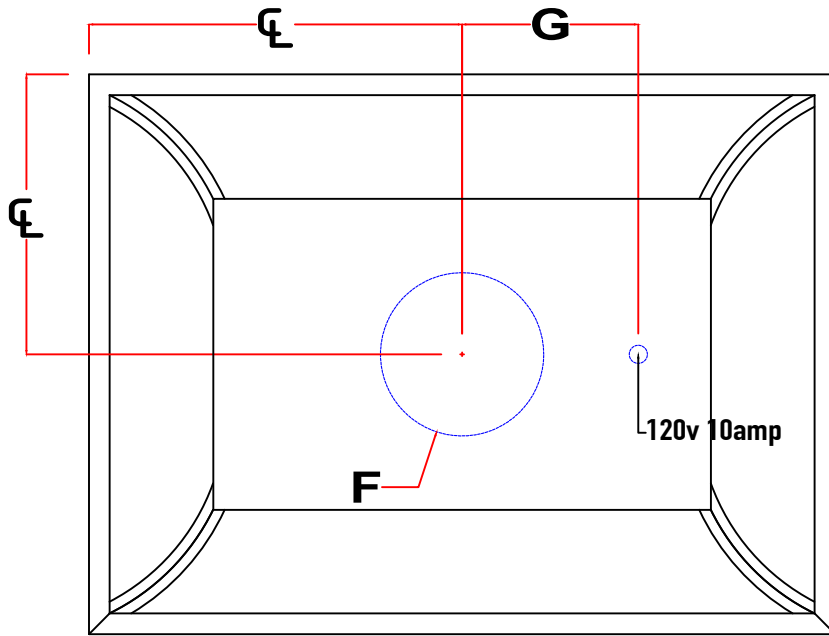

Top View

Model#
PS3018