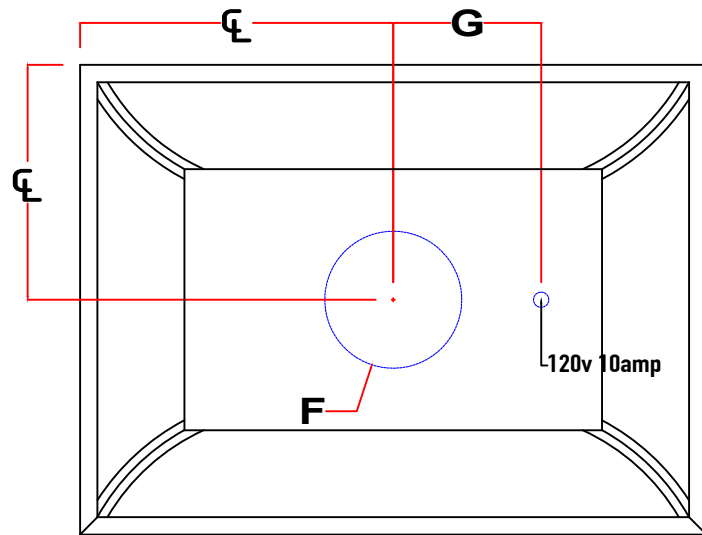

### Warranty Information

Parts and Labor	3 Years
-----------------	---------

Top View

Model#  
PS3018

<b>A</b>	30"	36"	42"	48"	54"	60"	66"
<b>B</b>	18"	24"	30"	36"	42"	48"	54"
<b>C</b>							
<b>D</b>							

<b>E</b>	
<b>F</b>	7" (200cfm - 450cfm) 8" (600cfm) 10" (900cfm - 1200cfm) 10" or 8" (external)
<b>G</b>	8 1/2" (200cfm - 600cfm & external motor) 12 1/2" (Internal 900cfm - 1200cfm)
<b>H</b>	

Top View