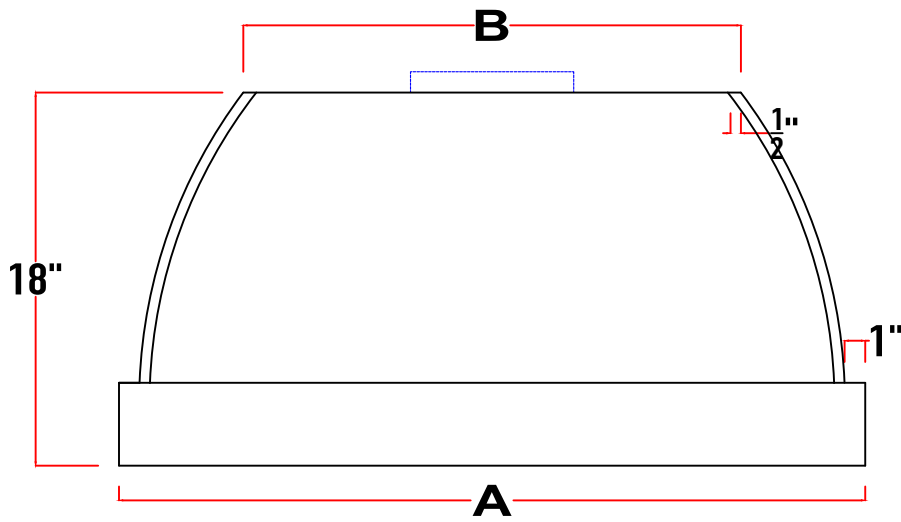

### Warranty Information

Parts and Labor	3 Years
-----------------	---------

Top View

Model#  
PS3018

<b>A</b>	30"	36"	42"	48"	54"	60"	66"
<b>B</b>	18"	24"	30"	36"	42"	48"	54"
<b>C</b>							
<b>D</b>							