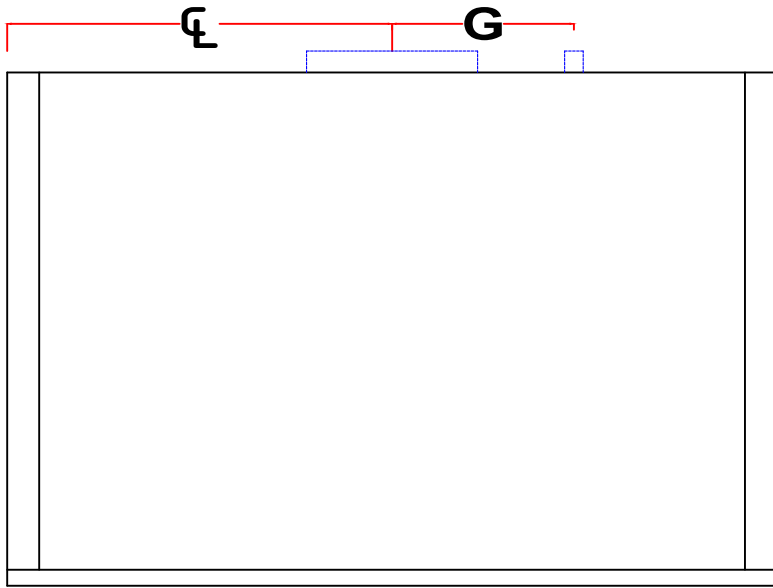

Top View

Model#
PS2918