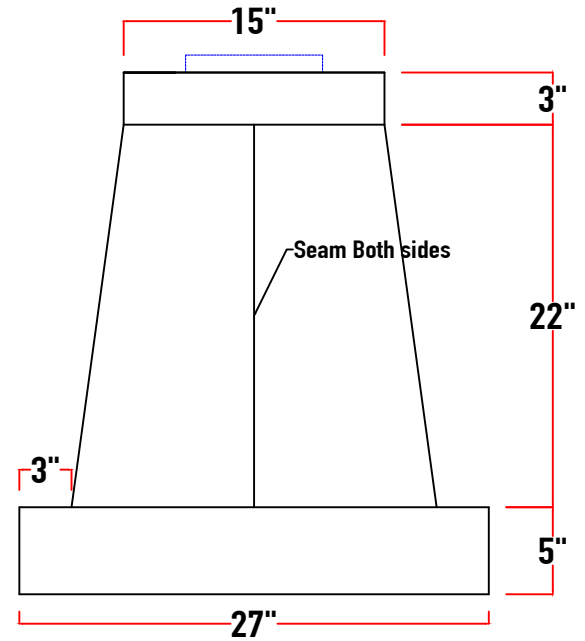

### Warranty Information

Parts and Labor	3 Years
-----------------	---------

Top View

Model#  
PS2730

<b>A</b>	30"	36"	42"	48"	54"	60"	66"
<b>B</b>	18"	24"	30"	36"	42"	48"	54"
<b>C</b>							
<b>D</b>							