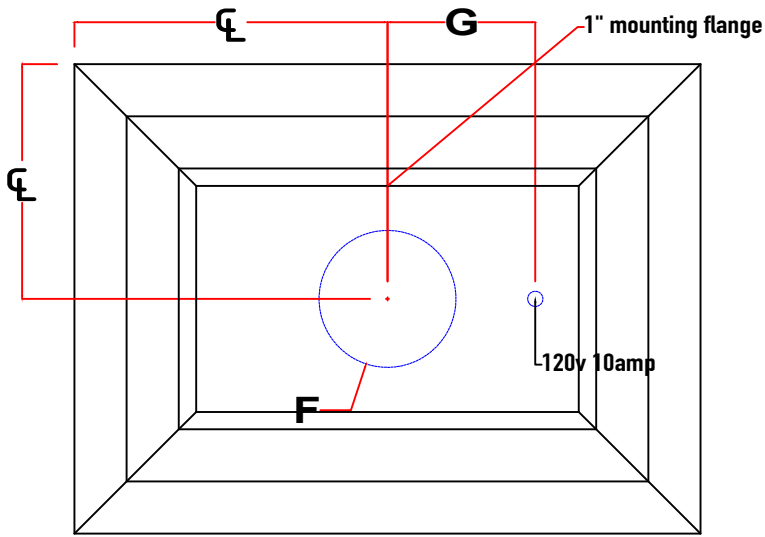

Top View

Model#
PS2730