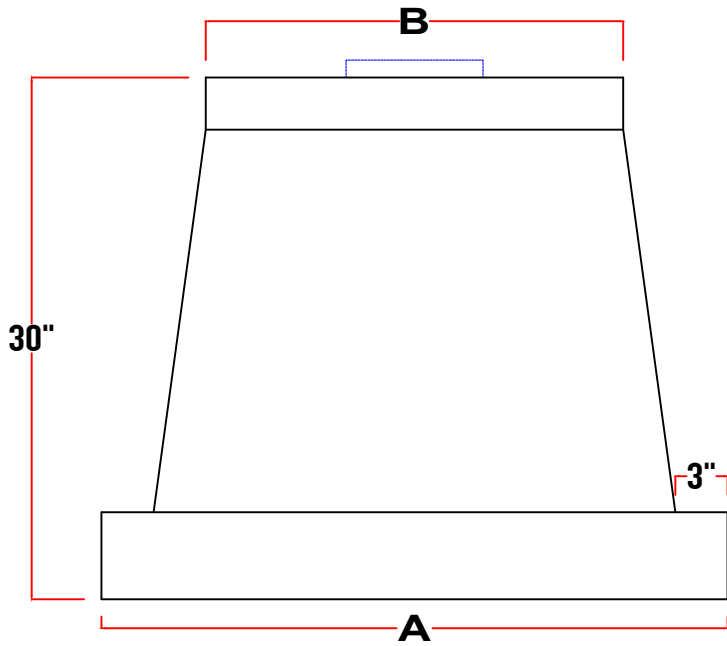

### Warranty Information

Parts and Labor	3 Years
-----------------	---------

Top View

Model#  
PS2730

<b>A</b>	30"	36"	42"	48"	54"	60"	66"
<b>B</b>	18"	24"	30"	36"	42"	48"	54"
<b>C</b>							
<b>D</b>							