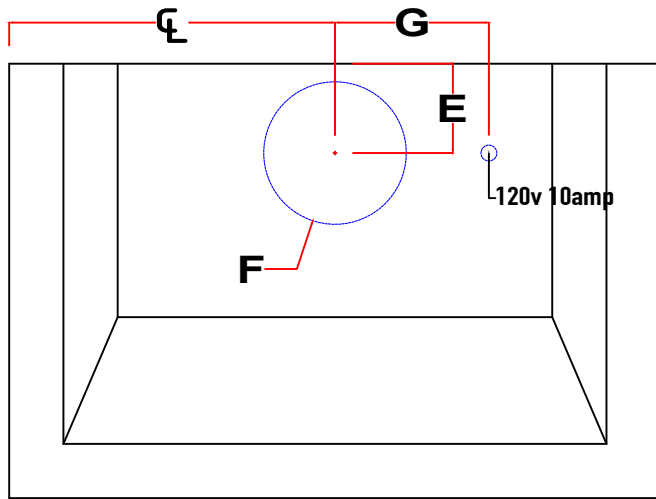

Model#
PS2430

A	30"	36"	42"	48"	54"	60"	66"
B	18"	24"	30"	36"	42"	48"	54"
C							
D							

E	4 1/2" (200cfm - 450cfm) 5" (600cfm) 6" (900cfm - 1200cfm) 6" (external motor)
F	7" (200cfm - 450cfm) 8" (600cfm) 10" (900cfm - 1200cfm) 10" or 8" (external)
G	8 1/2" (200cfm - 600cfm & external motor) 12 1/2" (Internal 900cfm - 1200cfm)
H