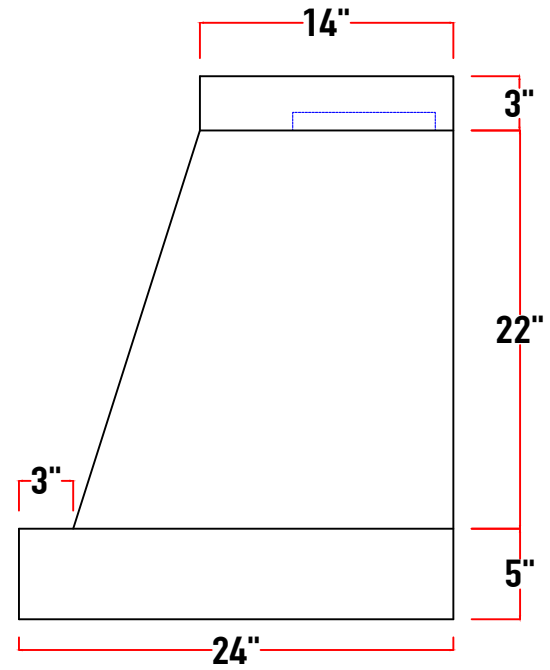

A	30"	36"	42"	48"	54"	60"	66"
B	18"	24"	30"	36"	42"	48"	54"
C							
D							

E	4 1/2" (200cfm - 450cfm) 5" (600cfm) 6" (900cfm - 1200cfm) 6" (external motor)
F	7" (200cfm - 450cfm) 8" (600cfm) 10" (900cfm - 1200cfm) 10" or 8" (external)
G	8 1/2" (200cfm - 600cfm & external motor) 12 1/2" (Internal 900cfm - 1200cfm)
H