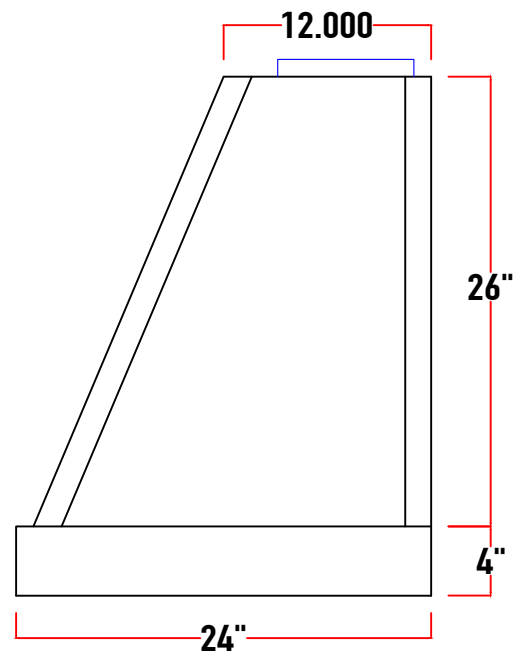

A	30"	36"	42"	48"	54"	60"	66"
B							
C							
D							

E	4 1/2" (200cfm - 450cfm) 5" (600cfm) 6" (900cfm - 1200cfm) 6" (external motor)
F	7" (200cfm - 450cfm) 8" (600cfm) 10" (900cfm - 1200cfm) 10" or 8" (external)
G	8 1/2" (200cfm - 600cfm & external motor) 12 1/2" (Internal 900cfm - 1200cfm)
H