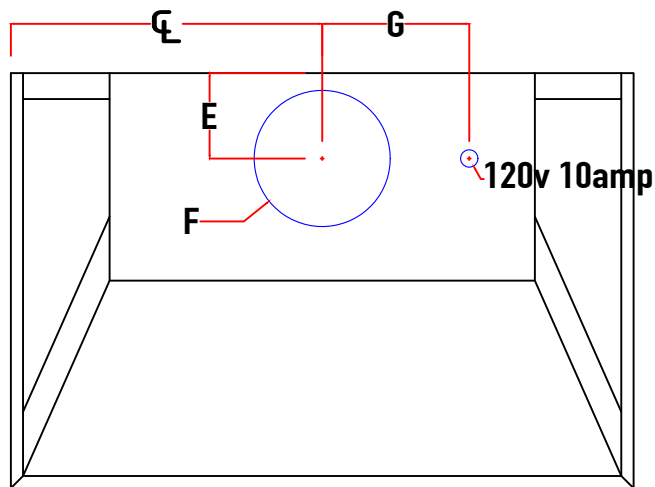

Top View

Model#
PS2330