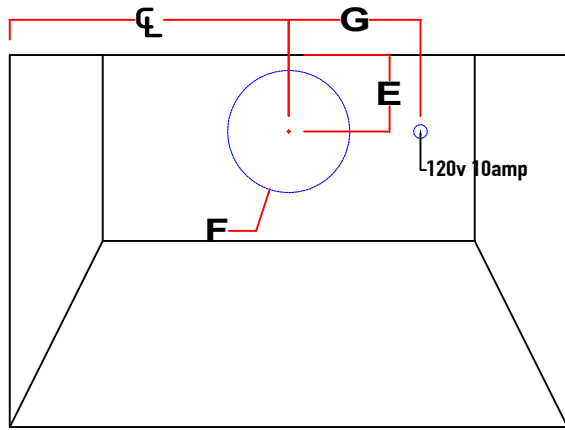

Top View

Model#
PS2142