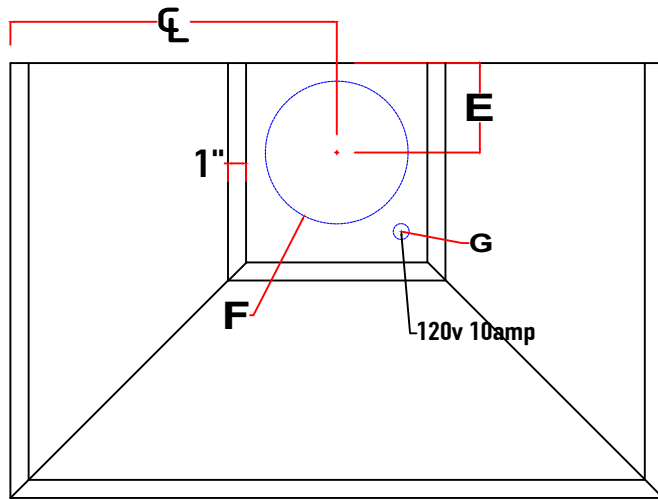

Top View

Model#
PS2030