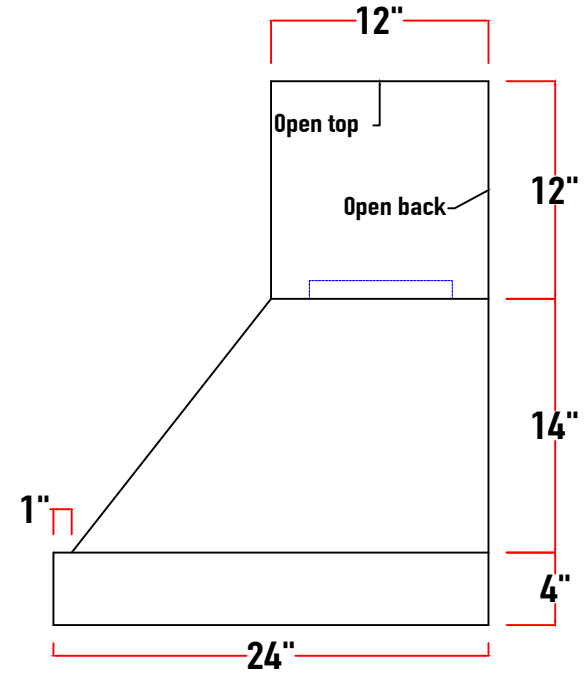

A	30"	36"	42"	48"	54"	60"	66"
B	16" (200cfm - 600cfm & external) 24" (900cfm - 1200cfm)						
C							
D							

E	4 1/2" (200cfm - 450cfm) 5" (600cfm) 6" (900cfm - 1200cfm) 6" (external motor)
F	7" (200cfm - 450cfm) 8" (600cfm) 10" (900cfm - 1200cfm) 10" or 8" (external)
G	General Location Shown; Placement may vary
H