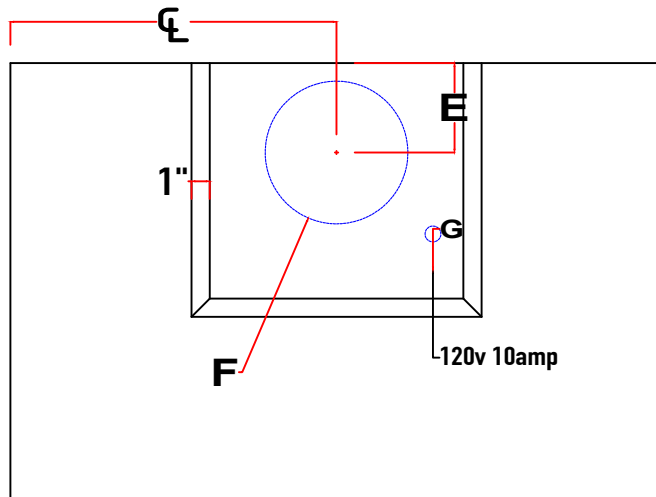

Electrical

Circuit Breaker	10 Amps
Volts	120 Volts
Wiring	Hardwired
Standard Location	Top - Right of Blower

Warranty Information

Parts and Labor	3 Years
-----------------	---------

Top View

Model#
PS1930

A	30"	36"	42"	48"	54"	60"	66"
B	16" (200cfm - 600cfm & external) 24" (900cfm - 1200cfm)						
C							
D							