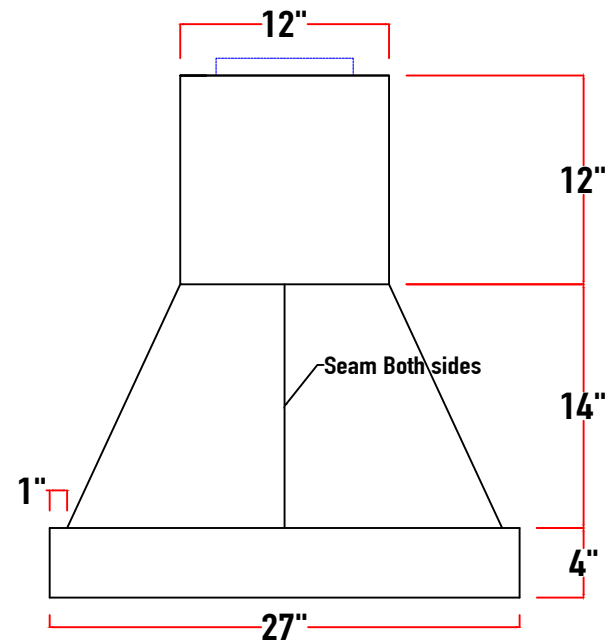

Electrical

Circuit Breaker	10 Amps
Volts	120 Volts
Wiring	Hardwired
Standard Location	Top - Right of Blower

Warranty Information

Parts and Labor	3 Years
-----------------	---------

Top View

Model#
PS1830

A	30"	36"	42"	48"	54"	60"	66"
B							
C							
D							

E	
F	7" (200cfm - 450cfm) 8" (600cfm) 10" (900cfm - 1200cfm) 10" or 8" (external)
G	General Location Shown; Placement may vary
H	