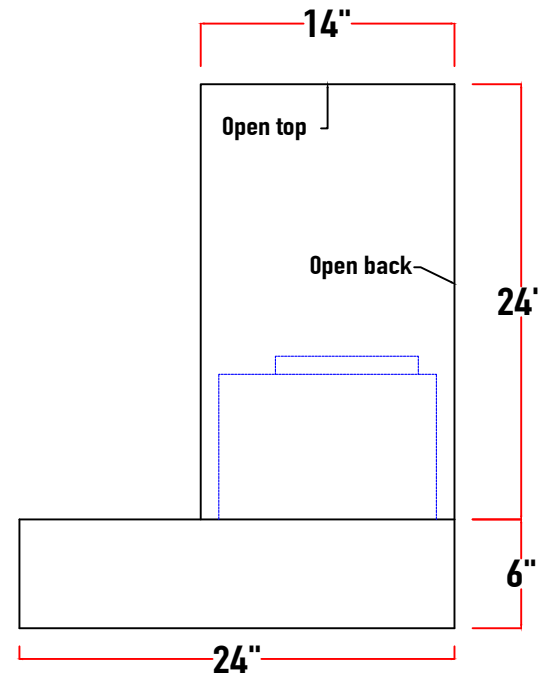

PS1630-030	30"w x 30"h x 24"d
PS1630-036	36"w x 30"h x 24"d
PS1630-042	42"w x 30"h x 24"d
PS1630-048	48"w x 30"h x 24"d
PS1630-054	54"w x 30"h x 24"d
PS1630-060	60"w x 30"h x 24"d
PS1630-066	66"w x 30"h x 24"d

A	30"	36"	42"	48"	54"	60"	66"
B	16" (200cfm - 600cfm & external) 24" (900cfm - 1200cfm)						
C							
D							

E	7" (200cfm - 450cfm) 7" (600cfm) 7" (900cfm - 1200cfm) 7" (external motor)
F	7" (200cfm - 450cfm) 8" (600cfm) 10" (900cfm - 1200cfm) 10" or 8" (external)
G	General Location Shown; Placement may vary
H	