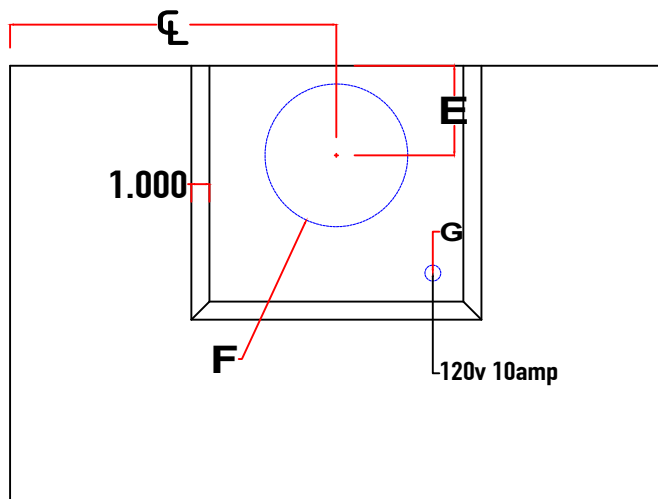

Top View

Model#
PS1630