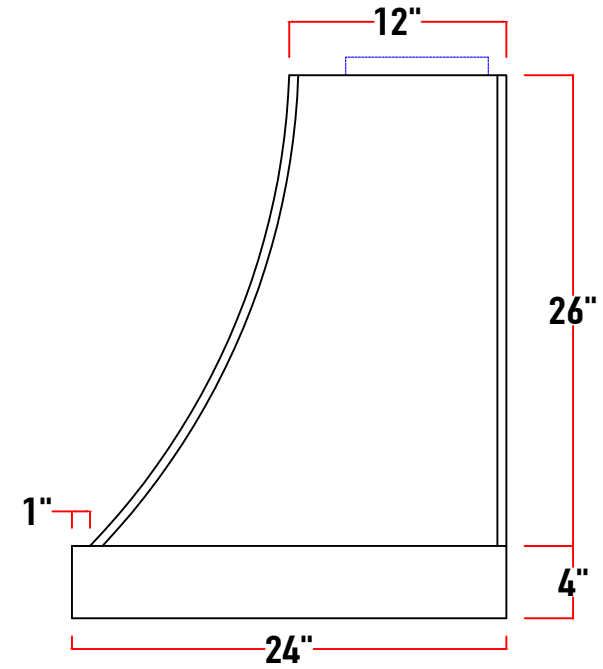

### Warranty Information

Parts and Labor	3 Years
-----------------	---------

Top View

Model#  
PS1518

<b>A</b>	30"	36"	42"	48"	54"	60"	66"
<b>B</b>	18"	24"	30"	36"	42"	48"	54"
<b>C</b>							
<b>D</b>							

<b>E</b>	4 1/2" (200cfm - 450cfm) 5" (600cfm) 6" (900cfm - 1200cfm) 6" (external motor)
<b>F</b>	7" (200cfm - 450cfm) 8" (600cfm) 10" (900cfm - 1200cfm) 10" or 8" (external)
<b>G</b>	8 1/2" (200cfm - 600cfm & external motor) 12 1/2" (Internal 900cfm - 1200cfm)
<b>H</b>	

Top View

Model#  
PS1530

<b>A</b>	30"	36"	42"	48"	54"	60"	66"
<b>B</b>	18"	24"	30"	36"	42"	48"	54"
<b>C</b>							
<b>D</b>							

<b>E</b>	4 1/2" (200cfm - 450cfm) 5" (600cfm) 6" (900cfm - 1200cfm) 6" (external motor)
<b>F</b>	7" (200cfm - 450cfm) 8" (600cfm) 10" (900cfm - 1200cfm) 10" or 8" (external)
<b>G</b>	8 1/2" (200cfm - 600cfm & external motor) 12 1/2" (Internal 900cfm - 1200cfm)
<b>H</b>	