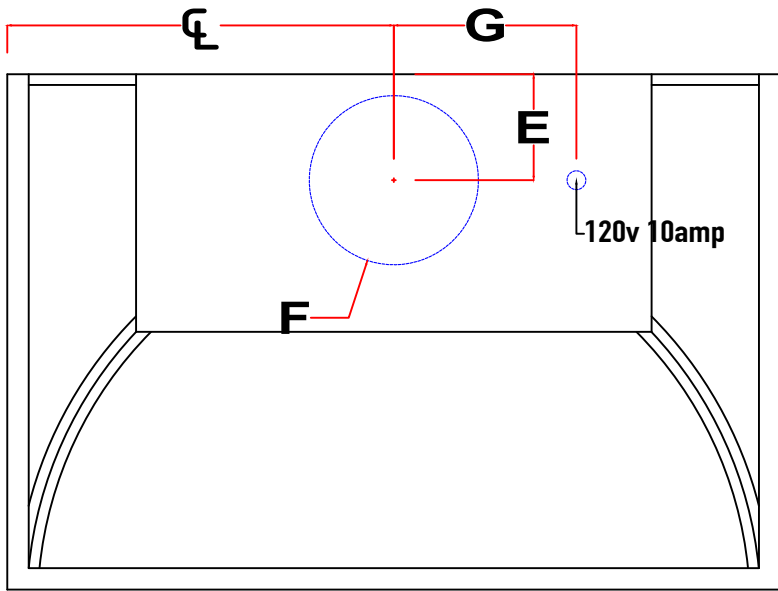

Top View

Model#
PS1518