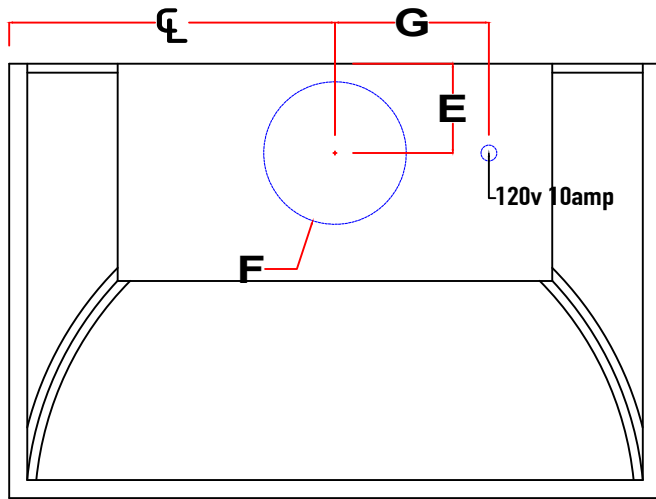

### Warranty Information

Parts and Labor	3 Years
-----------------	---------

Top View

Model#  
PS1518

<b>A</b>	30"	36"	42"	48"	54"	60"	66"
<b>B</b>	18"	24"	30"	36"	42"	48"	54"
<b>C</b>							
<b>D</b>							

<b>E</b>	4 1/2" (200cfm - 450cfm) 5" (600cfm) 6" (900cfm - 1200cfm) 6" (external motor)
<b>F</b>	7" (200cfm - 450cfm) 8" (600cfm) 10" (900cfm - 1200cfm) 10" or 8" (external)
<b>G</b>	8 1/2" (200cfm - 600cfm & external motor) 12 1/2" (Internal 900cfm - 1200cfm)
<b>H</b>	