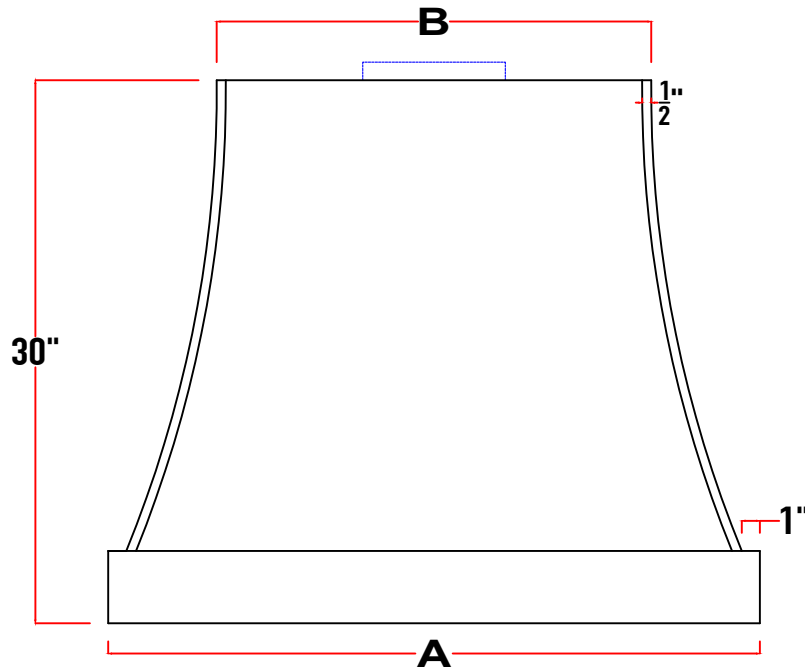

A	30"	36"	42"	48"	54"	60"	66"
B	18"	24"	30"	36"	42"	48"	54"
C							
D							

E	4 1/2" (200cfm - 450cfm) 5" (600cfm) 6" (900cfm - 1200cfm) 6" (external motor)
F	7" (200cfm - 450cfm) 8" (600cfm) 10" (900cfm - 1200cfm) 10" or 8" (external)
G	8 1/2" (200cfm - 600cfm & external motor) 12 1/2" (Internal 900cfm - 1200cfm)
H