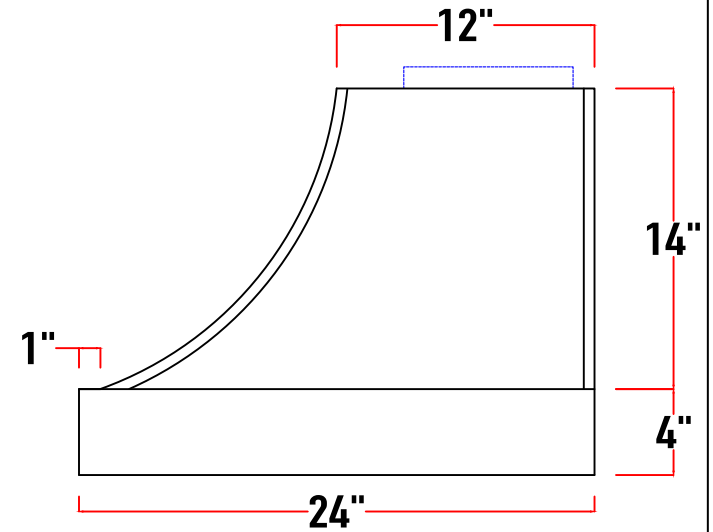

### Warranty Information

Parts and Labor	3 Years
-----------------	---------

Top View

Model#  
PS1518

<b>A</b>	30"	36"	42"	48"	54"	60"	66"
<b>B</b>	18"	24"	30"	36"	42"	48"	54"
<b>C</b>							
<b>D</b>							

Top View

Model#  
PS1530

<b>A</b>	30"	36"	42"	48"	54"	60"	66"
<b>B</b>	18"	24"	30"	36"	42"	48"	54"
<b>C</b>							
<b>D</b>							

<b>E</b>	4 1/2" (200cfm - 450cfm) 5" (600cfm) 6" (900cfm - 1200cfm) 6" (external motor)
<b>F</b>	7" (200cfm - 450cfm) 8" (600cfm) 10" (900cfm - 1200cfm) 10" or 8" (external)
<b>G</b>	8 1/2" (200cfm - 600cfm & external motor) 12 1/2" (Internal 900cfm - 1200cfm)
<b>H</b>	