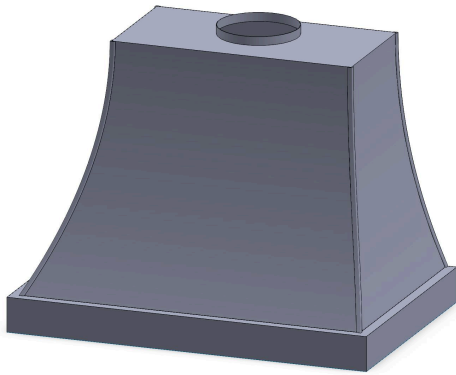

PS15 Spec Sheet