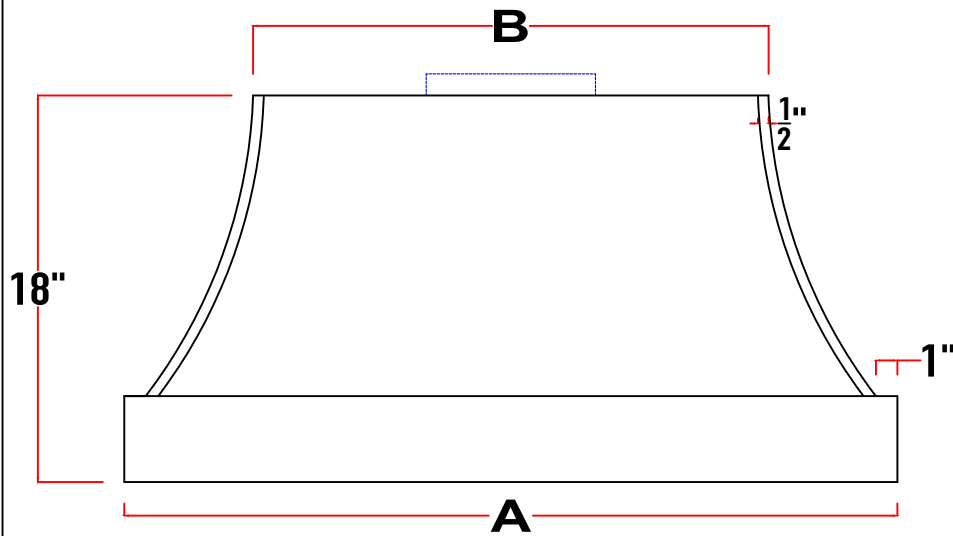

### Warranty Information

Parts and Labor	3 Years
-----------------	---------

Top View

Model#  
PS1518

<b>A</b>	30"	36"	42"	48"	54"	60"	66"
<b>B</b>	18"	24"	30"	36"	42"	48"	54"
<b>C</b>							
<b>D</b>							