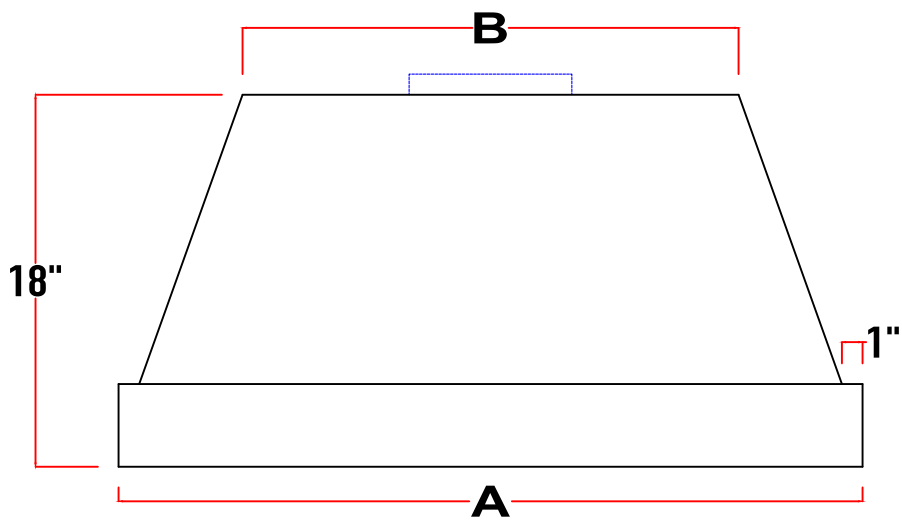

### Warranty Information

Parts and Labor	3 Years
-----------------	---------

Top View

Model#  
PS1418

<b>A</b>	30"	36"	42"	48"	54"	60"	66"
<b>B</b>	18"	24"	30"	36"	42"	48"	54"
<b>C</b>							
<b>D</b>							