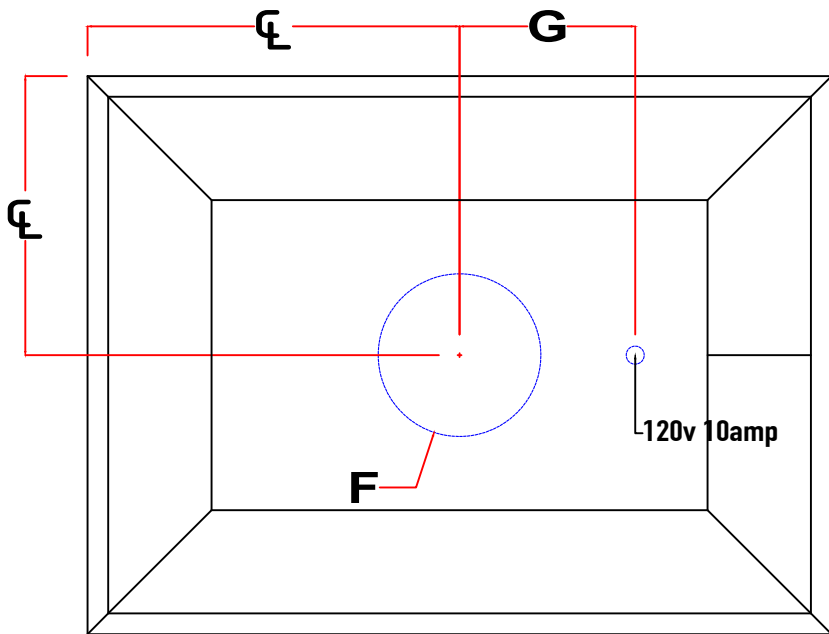

Top View

Model#
PS1418