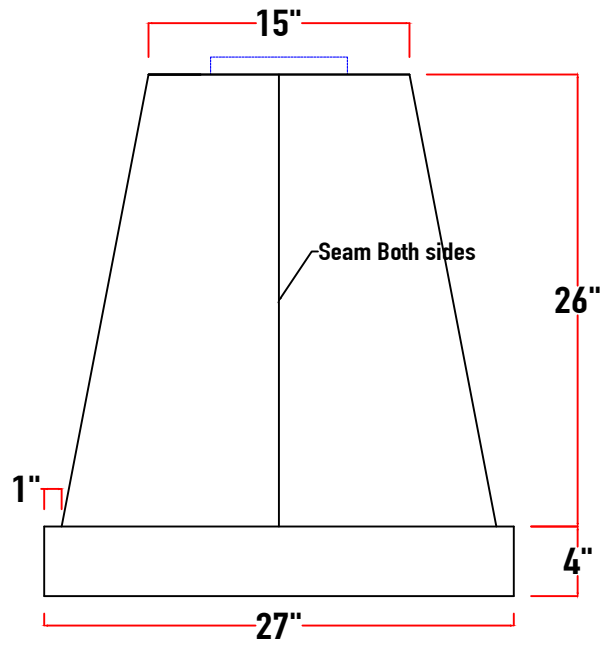

A	30"	36"	42"	48"	54"	60"	66"
B	18"	24"	30"	36"	42"	48"	54"
C							
D							

E	
F	7" (200cfm - 450cfm) 8" (600cfm) 10" (900cfm - 1200cfm) 10" or 8" (external)
G	8 1/2" (200cfm - 600cfm & external motor) 12 1/2" (Internal 900cfm - 1200cfm)
H