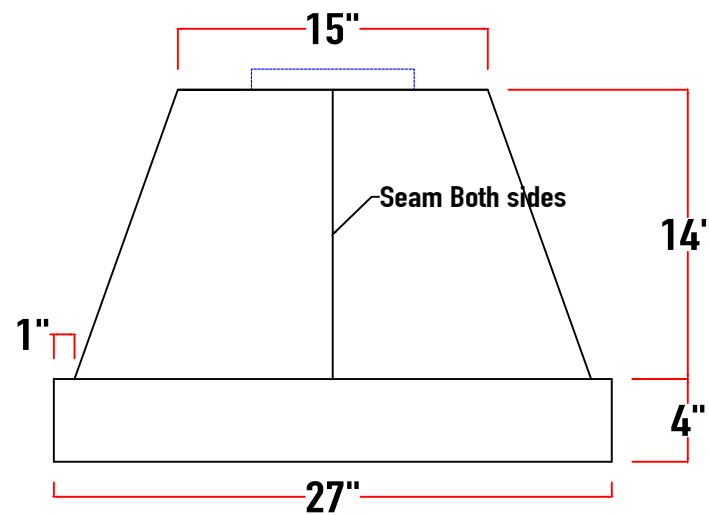

### Warranty Information

Parts and Labor	3 Years
-----------------	---------

Top View

Model#  
PS1418

<b>A</b>	30"	36"	42"	48"	54"	60"	66"
<b>B</b>	18"	24"	30"	36"	42"	48"	54"
<b>C</b>							
<b>D</b>							