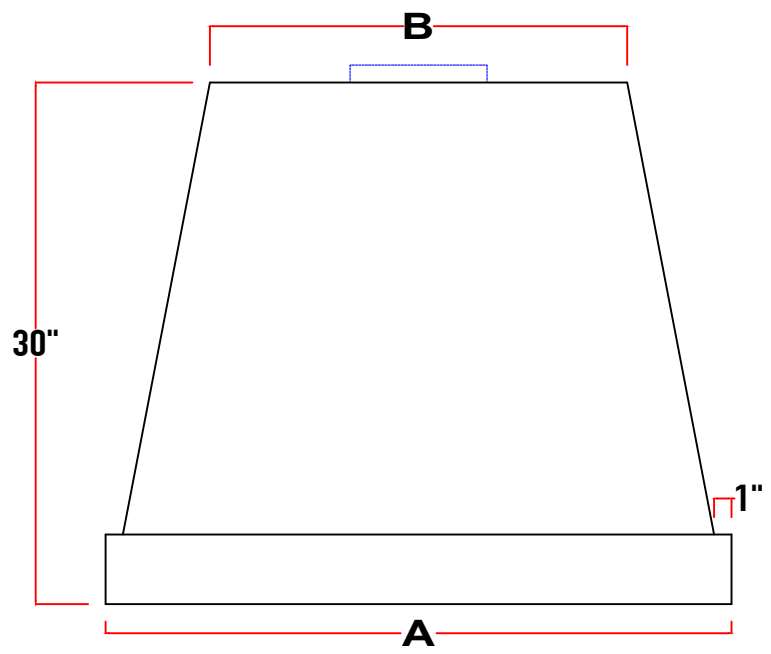

A	30"	36"	42"	48"	54"	60"	66"
B	18"	24"	30"	36"	42"	48"	54"
C							
D							

E	
F	7" (200cfm - 450cfm) 8" (600cfm) 10" (900cfm - 1200cfm) 10" or 8" (external)
G	8 1/2" (200cfm - 600cfm & external motor) 12 1/2" (Internal 900cfm - 1200cfm)
H