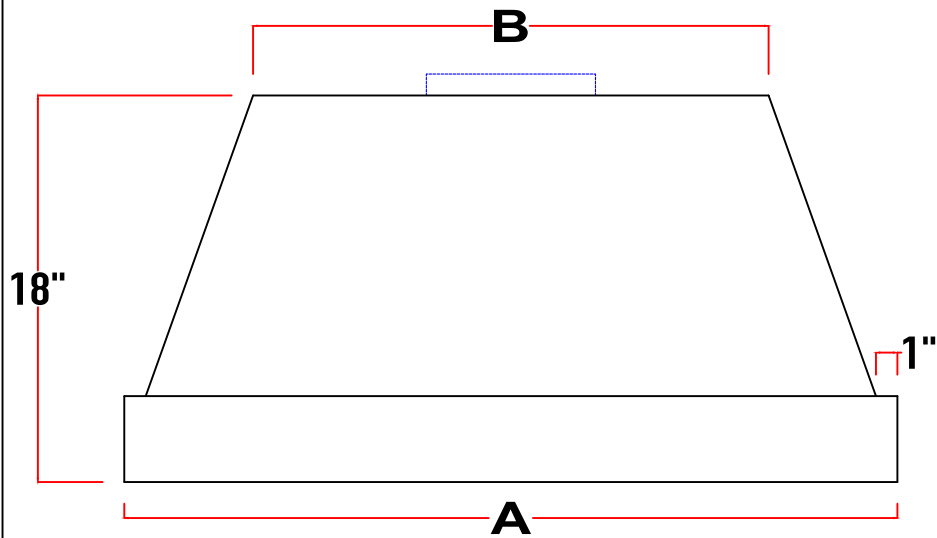

A	30"	36"	42"	48"	54"	60"	66"
B	18"	24"	30"	36"	42"	48"	54"
C							
D							

E	4 1/2" (200cfm - 450cfm) 5" (600cfm) 6" (900cfm - 1200cfm) 6" (external motor)
F	7" (200cfm - 450cfm) 8" (600cfm) 10" (900cfm - 1200cfm) 10" or 8" (external)
G	8 1/2" (200cfm - 600cfm & external motor) 12 1/2" (Internal 900cfm - 1200cfm)
H