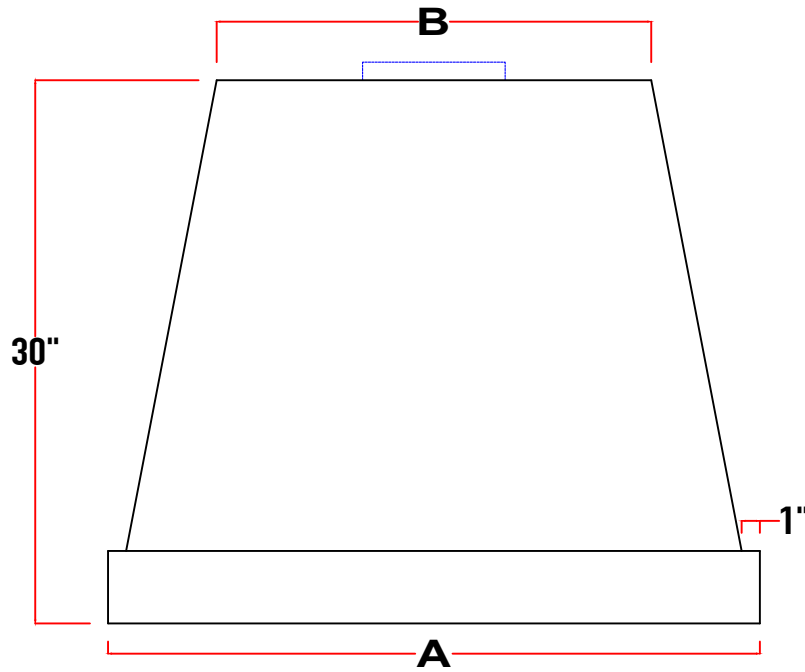

Top View

Model#
PS1230

A	30"	36"	42"	48"	54"	60"	66"
B	18"	24"	30"	36"	42"	48"	54"
C							
D							

E	4 1/2" (200cfm - 450cfm) 5" (600cfm) 6" (900cfm - 1200cfm) 6" (external motor)
F	7" (200cfm - 450cfm) 8" (600cfm) 10" (900cfm - 1200cfm) 10" or 8" (external)
G	8 1/2" (200cfm - 600cfm & external motor) 12 1/2" (Internal 900cfm - 1200cfm)
H	