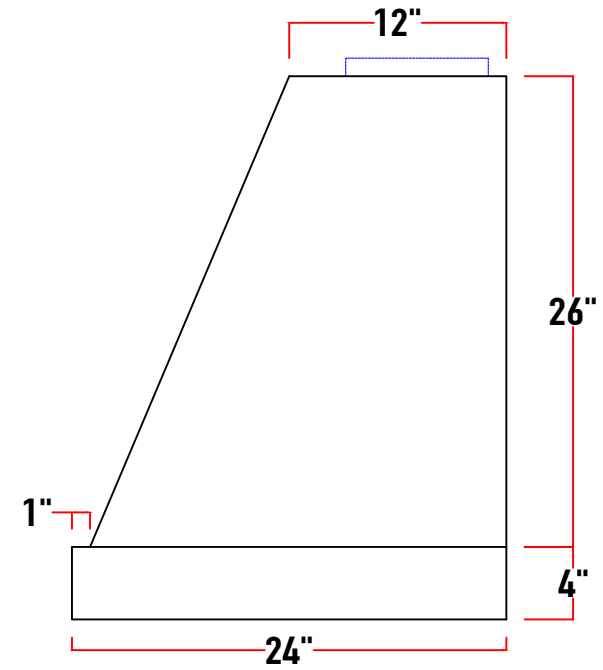

E	4 1/2" (200cfm - 450cfm) 5" (600cfm) 6" (900cfm - 1200cfm) 6" (external motor)
F	7" (200cfm - 450cfm) 8" (600cfm) 10" (900cfm - 1200cfm) 10" or 8" (external)
G	8 1/2" (200cfm - 600cfm & external motor) 12 1/2" (Internal 900cfm - 1200cfm)
H	

Top View

Model#
PS1230

A	30"	36"	42"	48"	54"	60"	66"
B	18"	24"	30"	36"	42"	48"	54"
C							
D							

E	4 1/2" (200cfm - 450cfm) 5" (600cfm) 6" (900cfm - 1200cfm) 6" (external motor)
F	7" (200cfm - 450cfm) 8" (600cfm) 10" (900cfm - 1200cfm) 10" or 8" (external)
G	8 1/2" (200cfm - 600cfm & external motor) 12 1/2" (Internal 900cfm - 1200cfm)
H	