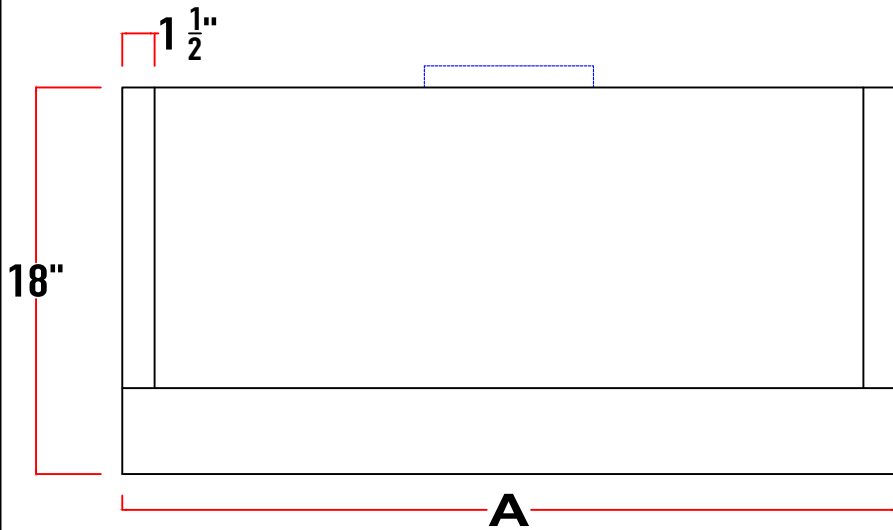

A	30"	36"	42"	48"	54"	60"	66"
B							
C							
D							

E	4 1/2" (200cfm - 450cfm) 5" (600cfm) 6" (900cfm - 1200cfm) 6" (external motor)
F	7" (200cfm - 450cfm) 8" (600cfm) 10" (900cfm - 1200cfm) 10" or 8" (external)
G	8 1/2" (200cfm - 600cfm & external motor) 12 1/2" (Internal 900cfm - 1200cfm)
H