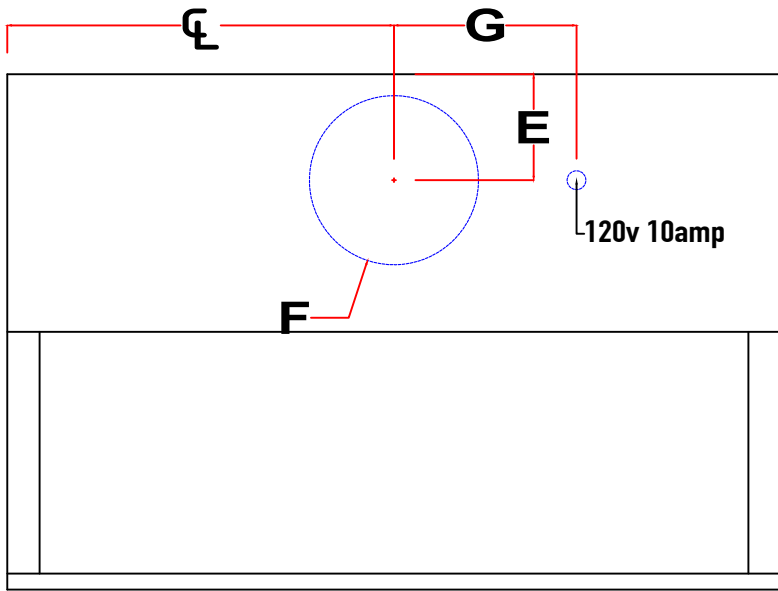

Top View

Model#
PS1118