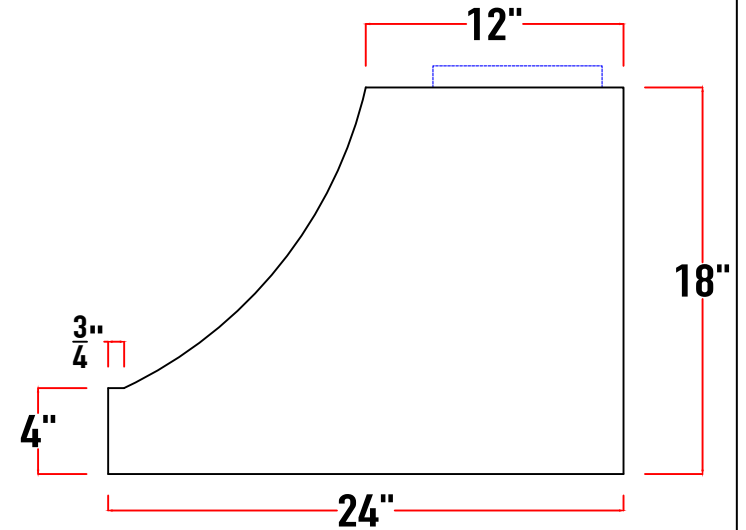

### Warranty Information

Parts and Labor	3 Years
-----------------	---------

Top View

Model#  
PS1118

<b>A</b>	30"	36"	42"	48"	54"	60"	66"
<b>B</b>							
<b>C</b>							
<b>D</b>							

<b>E</b>	4 1/2" (200cfm - 450cfm) 5" (600cfm) 6" (900cfm - 1200cfm) 6" (external motor)
<b>F</b>	7" (200cfm - 450cfm) 8" (600cfm) 10" (900cfm - 1200cfm) 10" or 8" (external)
<b>G</b>	8 1/2" (200cfm - 600cfm & external motor) 12 1/2" (Internal 900cfm - 1200cfm)
<b>H</b>	

Top View

Model#  
PS1130

<b>A</b>	30"	36"	42"	48"	54"	60"	66"
<b>B</b>							
<b>C</b>							
<b>D</b>							

<b>E</b>	4 1/2" (200cfm - 450cfm) 5" (600cfm) 6" (900cfm - 1200cfm) 6" (external motor)
<b>F</b>	7" (200cfm - 450cfm) 8" (600cfm) 10" (900cfm - 1200cfm) 10" or 8" (external)
<b>G</b>	8 1/2" (200cfm - 600cfm & external motor) 12 1/2" (Internal 900cfm - 1200cfm)
<b>H</b>	