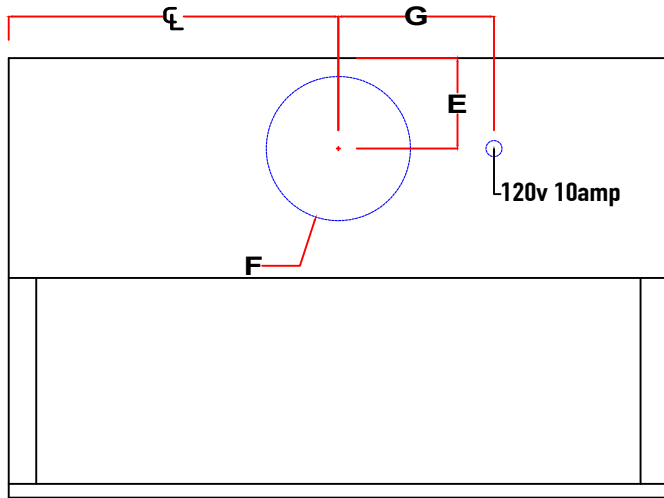

### Warranty Information

Parts and Labor	3 Years
-----------------	---------

Top View

Model#  
PS1118

<b>A</b>	30"	36"	42"	48"	54"	60"	66"
<b>B</b>							
<b>C</b>							
<b>D</b>							

<b>E</b>	4 1/2" (200cfm - 450cfm) 5" (600cfm) 6" (900cfm - 1200cfm) 6" (external motor)
<b>F</b>	7" (200cfm - 450cfm) 8" (600cfm) 10" (900cfm - 1200cfm) 10" or 8" (external)
<b>G</b>	8 1/2" (200cfm - 600cfm & external motor) 12 1/2" (Internal 900cfm - 1200cfm)
<b>H</b>	

Top View

Model#  
PS1130

<b>A</b>	30"	36"	42"	48"	54"	60"	66"
<b>B</b>							
<b>C</b>							
<b>D</b>							

<b>E</b>	4 1/2" (200cfm - 450cfm) 5" (600cfm) 6" (900cfm - 1200cfm) 6" (external motor)
<b>F</b>	7" (200cfm - 450cfm) 8" (600cfm) 10" (900cfm - 1200cfm) 10" or 8" (external)
<b>G</b>	8 1/2" (200cfm - 600cfm & external motor) 12 1/2" (Internal 900cfm - 1200cfm)
<b>H</b>	