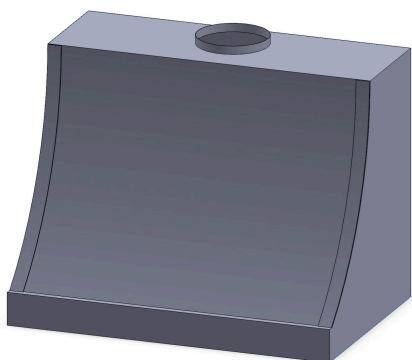

PS11 Spec Sheet