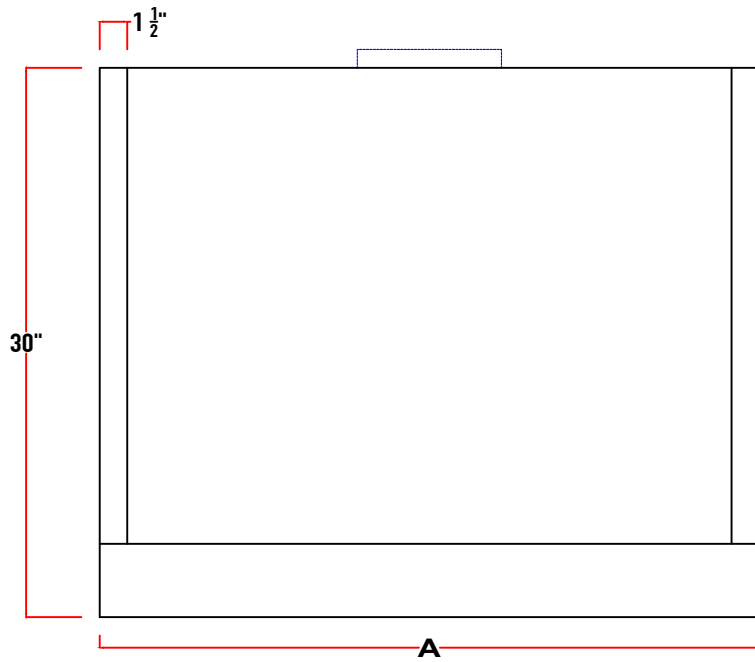

Top View

Model#  
PS1130

<b>A</b>	30"	36"	42"	48"	54"	60"	66"
<b>B</b>							
<b>C</b>							
<b>D</b>							

<b>E</b>	4 1/2" (200cfm - 450cfm) 5" (600cfm) 6" (900cfm - 1200cfm) 6" (external motor)
<b>F</b>	7" (200cfm - 450cfm) 8" (600cfm) 10" (900cfm - 1200cfm) 10" or 8" (external)
<b>G</b>	8 1/2" (200cfm - 600cfm & external motor) 12 1/2" (Internal 900cfm - 1200cfm)
<b>H</b>	