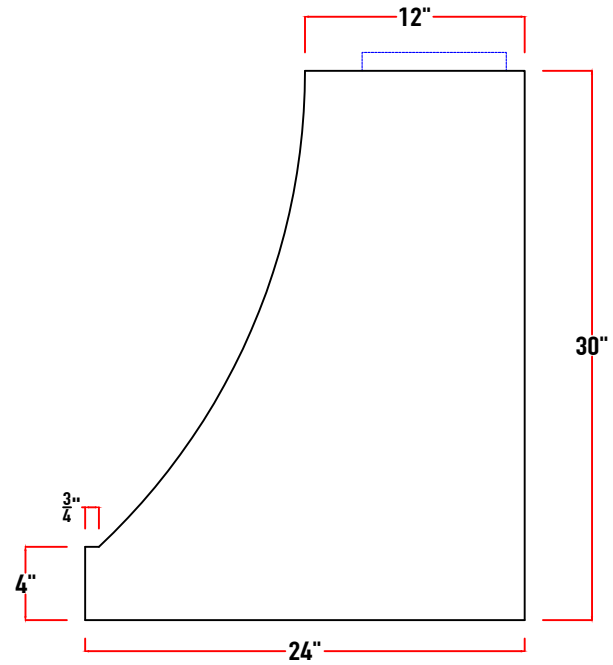

### Warranty Information

Parts and Labor	3 Years
-----------------	---------

Top View

Model#  
PS1118

<b>A</b>	30"	36"	42"	48"	54"	60"	66"
<b>B</b>							
<b>C</b>							
<b>D</b>							

<b>E</b>	4 1/2" (200cfm - 450cfm) 5" (600cfm) 6" (900cfm - 1200cfm) 6" (external motor)
<b>F</b>	7" (200cfm - 450cfm) 8" (600cfm) 10" (900cfm - 1200cfm) 10" or 8" (external)
<b>G</b>	8 1/2" (200cfm - 600cfm & external motor) 12 1/2" (Internal 900cfm - 1200cfm)
<b>H</b>	

Top View

Model#  
PS1130

<b>A</b>	30"	36"	42"	48"	54"	60"	66"
<b>B</b>							
<b>C</b>							
<b>D</b>							

<b>E</b>	4 1/2" (200cfm - 450cfm) 5" (600cfm) 6" (900cfm - 1200cfm) 6" (external motor)
<b>F</b>	7" (200cfm - 450cfm) 8" (600cfm) 10" (900cfm - 1200cfm) 10" or 8" (external)
<b>G</b>	8 1/2" (200cfm - 600cfm & external motor) 12 1/2" (Internal 900cfm - 1200cfm)
<b>H</b>	