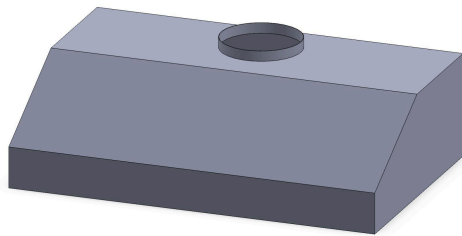

PS10 Spec Sheet