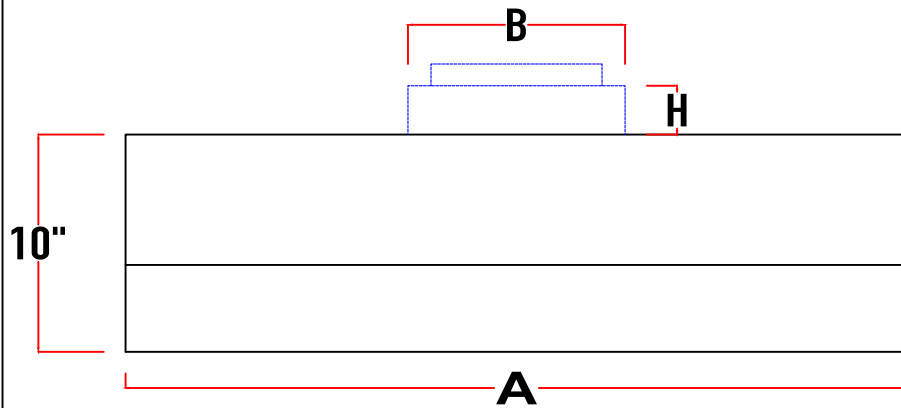

Top View

Model#
PS1010