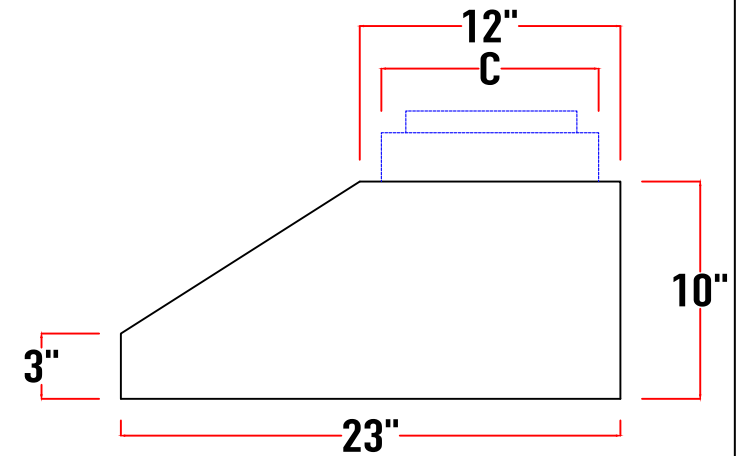

PS1010-030	30" w x 10" h x 23" d
PS1010-036	36" w x 10" h x 23" d
PS1010-042	42" w x 10" h x 23" d
PS1010-048	48" w x 10" h x 23" d
PS1010-054	54" w x 10" h x 23" d
PS1010-060	60" w x 10" h x 23" d
PS1010-066	66" w x 10" h x 23" d

Electrical

Circuit Breaker	10 Amps
Volts	120 Volts
Wiring	Hardwired
Standard Location	Top - Right of Blower

Warranty Information

Parts and Labor	3 Years
-----------------	---------

Top View

Model#
PS1010

A	30"	36"	42"	48"	54"	60"	66"
B	10" (200cfm - 600cfm) 21 1/8" (900cfm - 1200cfm)						
C	10" (200cfm - 600cfm) 10 1/8" (900cfm - 1200cfm)						
D	1" (200cfm - 600cfm) Flush 0" (900cfm - 1200cfm)						

E	5 1/2" (200cfm - 450cfm) 6" (600cfm) 5 1/4" (900cfm - 1200cfm) 6" (external motor)						
F	7" (200cfm - 450cfm) 8" (600cfm) 10" (900cfm - 1200cfm) 10" or 8" (external)						
G	8 1/2" (200cfm - 600cfm & external motor) 12 1/2" (Internal 900cfm - 1200cfm)						
H	2 1/4" (200cfm - 600cfm) 3 1/8" (900cfm - 1200cfm)						