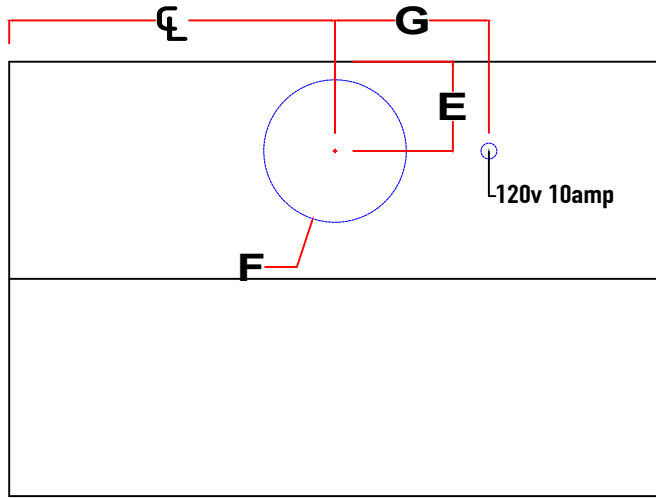

E	4 1/2" (200cfm - 450cfm) 5" (600cfm) 6" (900cfm - 1200cfm) 6" (external motor)
F	7" (200cfm - 450cfm) 8" (600cfm) 10" (900cfm - 1200cfm) 10" or 8" (external)
G	8 1/2" (200cfm - 600cfm & external motor) 12 1/2" (Internal 900cfm - 1200cfm)
H	

Top View

Model#
PS1030

A	30"	36"	42"	48"	54"	60"	66"
B							
C							
D							

E	4 1/2" (200cfm - 450cfm) 5" (600cfm) 6" (900cfm - 1200cfm) 6" (external motor)
F	7" (200cfm - 450cfm) 8" (600cfm) 10" (900cfm - 1200cfm) 10" or 8" (external)
G	8 1/2" (200cfm - 600cfm & external motor) 12 1/2" (Internal 900cfm - 1200cfm)
H	