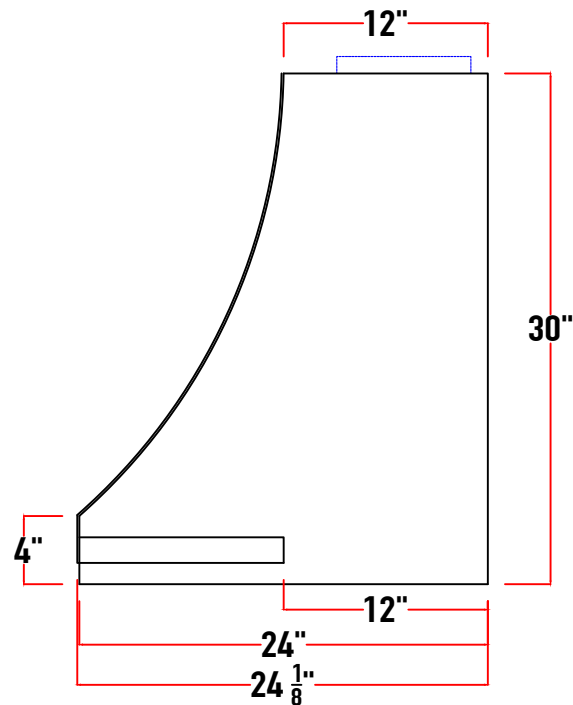

A	30"	36"	42"	48"	54"	60"	66"
B							
C							
D							

E	4 1/2" (200cfm - 450cfm) 5" (600cfm) 6" (900cfm - 1200cfm) 6" (external motor)
F	7" (200cfm - 450cfm) 8" (600cfm) 10" (900cfm - 1200cfm) 10" or 8" (external)
G	8 1/2" (200cfm - 600cfm & external motor) 12 1/2" (Internal 900cfm - 1200cfm)
H