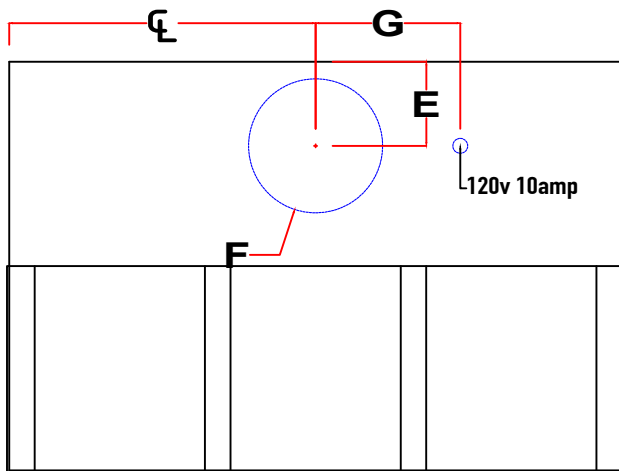

Top View

Model#
PS0930