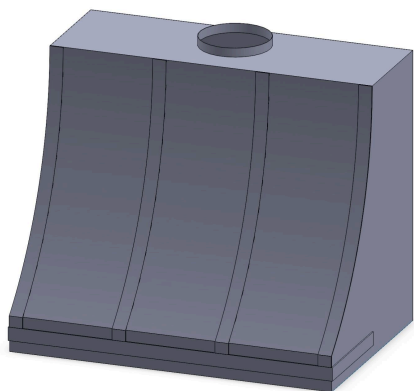

PS09 Spec Sheet