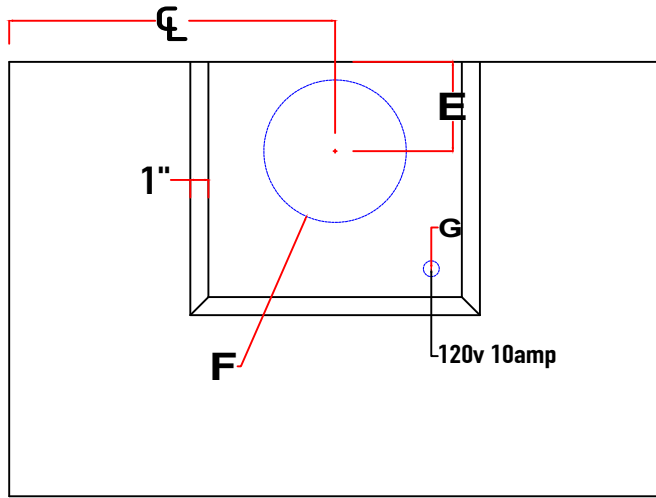

Top View

Model#
PMW1630