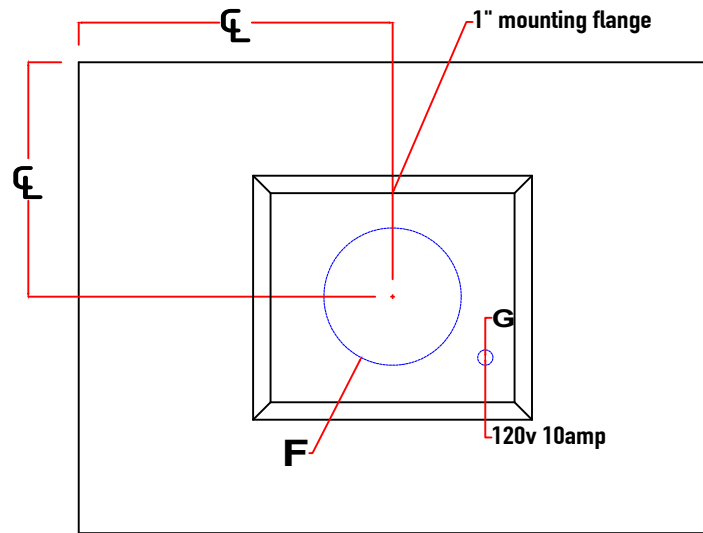

Top View

Model#
PMI1630