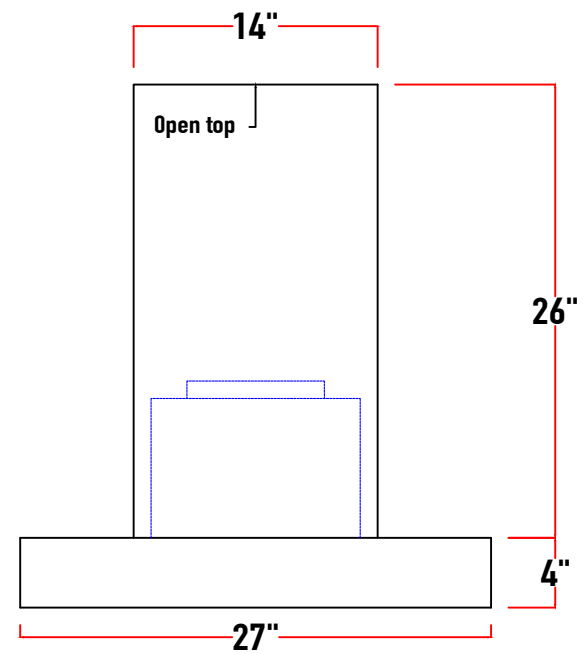

A	30"	36"	42"	48"	54"	60"	66"
B	16" (200 cfm - 600 CFM & external motor); 24" (900 cfm - 1200 cfm)						
C							
D							

E	
F	7" (200cfm - 450cfm) 8" (600cfm) 10" (900cfm - 1200cfm) 10" or 8" (external)
G	General Location Shown; Placement may vary
H