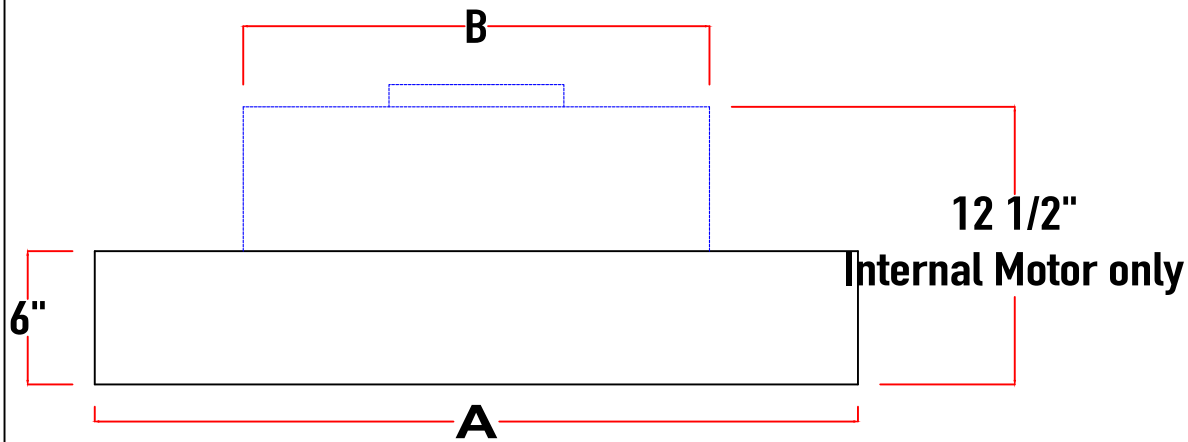

A	28 ³/₈"	34 ³/₈"	40 ³/₈"	46 ³/₈"	52 ³/₈"	58 ³/₈"
B	14" (200cfm - 600cfm); 21" (900cfm - 1200cfm)					
C						
D						

E	5 1/2" (200cfm - 450cfm) 6" (600cfm) 7" (900cfm - 1200cfm) 7" (external motor)
F	7" (200cfm - 450cfm) 8" (600cfm) 10" (900cfm - 1200cfm) 10" or 8" (external)
G	Hard Wired, 120V 10A
H