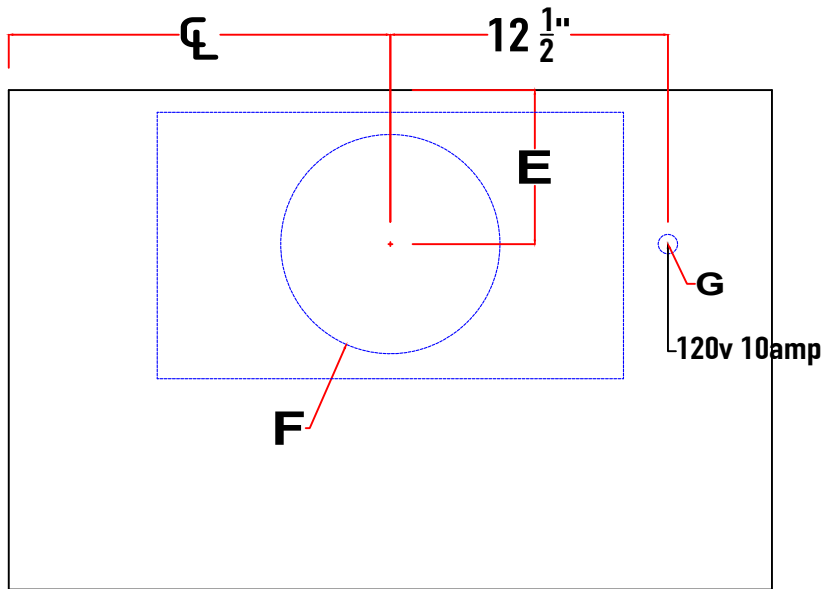

Top View

Model#
PSBL