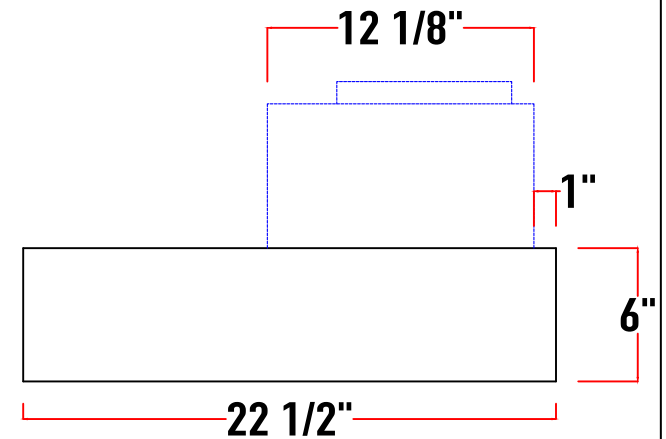

A	28 ³/₈"	34 ³/₈"	40 ³/₈"	46 ³/₈"	52 ³/₈"	58 ³/₈"
B	14" (200cfm - 600cfm); 21" (900cfm - 1200cfm)					
C						
D						

E	5 1/2" (200cfm - 450cfm) 6" (600cfm) 7" (900cfm - 1200cfm) 7" (external motor)
F	7" (200cfm - 450cfm) 8" (600cfm) 10" (900cfm - 1200cfm) 10" or 8" (external)
G	Hard Wired, 120V 10A
H