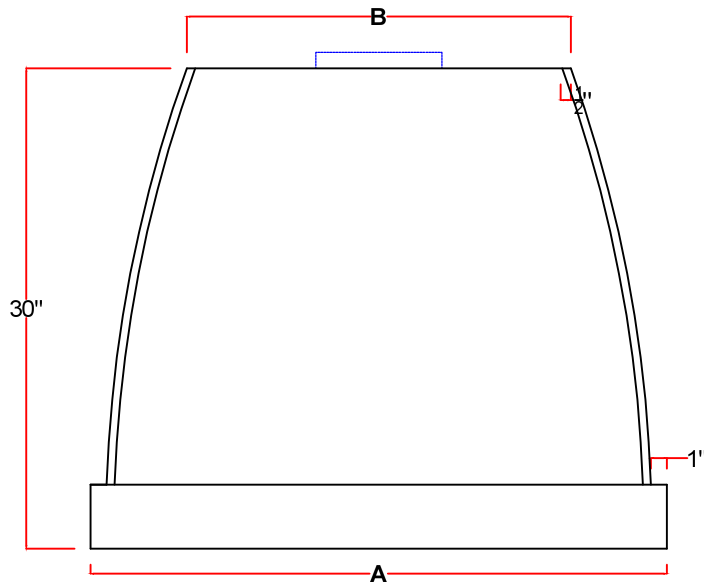

Top View

Model#
PS3130

Modern-Aire Ventilating

7319 Lankershim Blvd. North Hollywood CA. 91605 818-765-9870

A	30"	36"	42"	48"	54"	60"	66"
B	18"	24"	30"	36"	42"	48"	54"
C							
D							

E	4 1/2" (200cfm - 450cfm) 5" (600cfm) 6" (900cfm - 1200cfm) 6" (external motor)
F	7" (200cfm - 450cfm) 8" (600cfm) 10" (900cfm - 1200cfm) 10" or 8" (external)
G	8 1/2" (200cfm - 600cfm & external motor) 12 1/2" (Internal 900cfm - 1200cfm)
H	