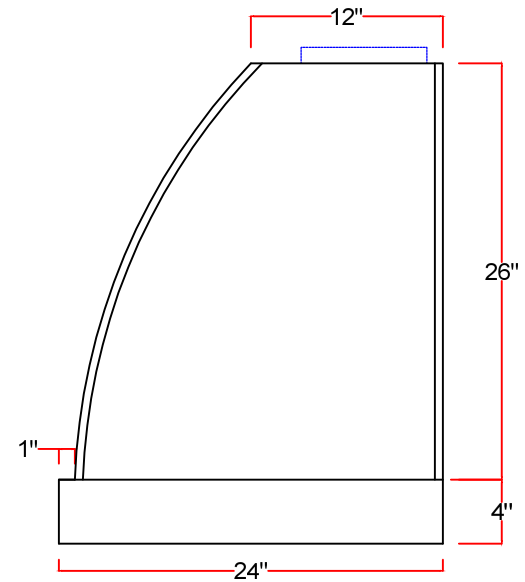

Top View

Model#
PS3130

Modern-Aire Ventilating

7319 Lankershim Blvd. North Hollywood CA. 91605 818-765-9870

A	30"	36"	42"	48"	54"	60"	66"
B	18"	24"	30"	36"	42"	48"	54"
C							
D							

E	4 1/2" (200cfm - 450cfm) 5" (600cfm) 6" (900cfm - 1200cfm) 6" (external motor)
F	7" (200cfm - 450cfm) 8" (600cfm) 10" (900cfm - 1200cfm) 10" or 8" (external)
G	8 1/2" (200cfm - 600cfm & external motor) 12 1/2" (Internal 900cfm - 1200cfm)
H	