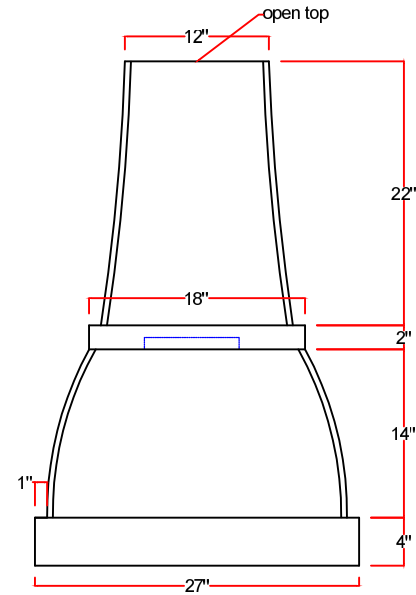

Modern-Aire Ventilating

7319 Lankershim Blvd. North Hollywood CA. 91605 818-765-9870

A	30"	36"	42"	48"	54"	60"	66"
B	18"	24"	30"	36"	42"	48"	54"
C	12"	12"	18"	24"	30"	36"	42"
D							

E	
F	7" (200cfm - 450cfm) 8" (600cfm) 10" (900cfm - 1200cfm) 10" or 8" (external)
G	General area but no specific measurement. Hard Wired
H