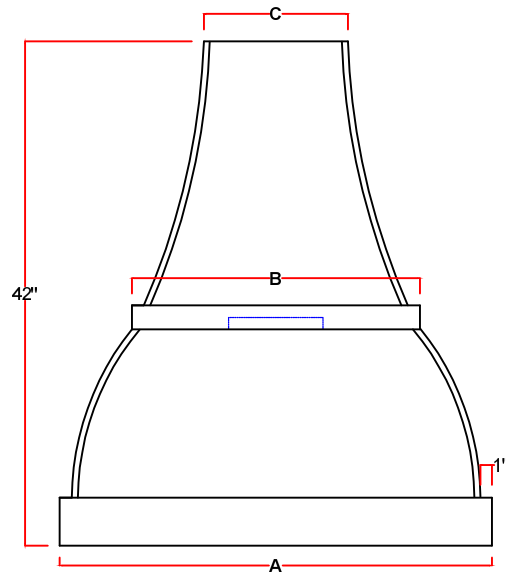

Top View

Modern-Aire Ventilating

7319 Lankershim Blvd. North Hollywood CA. 91605 818-765-9870

A	30"	36"	42"	48"	54"	60"	66"
B	18"	24"	30"	36"	42"	48"	54"
C	12"	12"	18"	24"	30"	36"	42"
D							

E	
F	7" (200cfm - 450cfm) 8" (600cfm) 10" (900cfm - 1200cfm) 10" or 8" (external)
G	General area but no specific measurement. Hard Wired
H