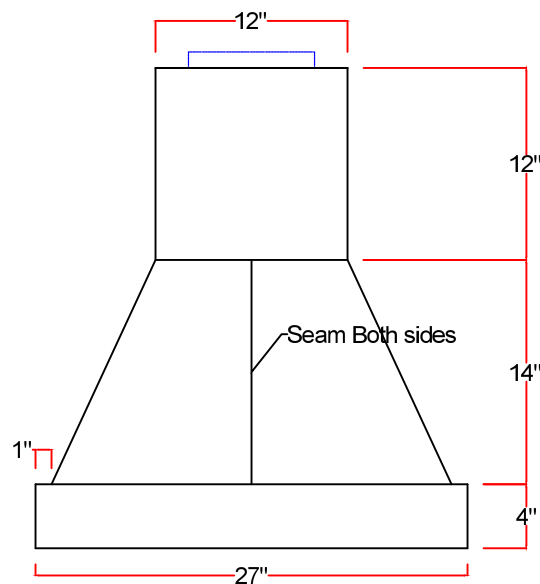

Top View

Model#
PS1830

Modern-Aire Ventilating

7319 Lankershim Blvd. North Hollywood CA. 91605 818-765-9870

A	30"	36"	42"	48"	54"	60"	66"
B							
C							
D							

E	
F	7" (200cfm - 450cfm) 8" (600cfm) 10" (900cfm - 1200cfm) 10" or 8" (external)
G	General area but no specific measurement. Hard wired
H	