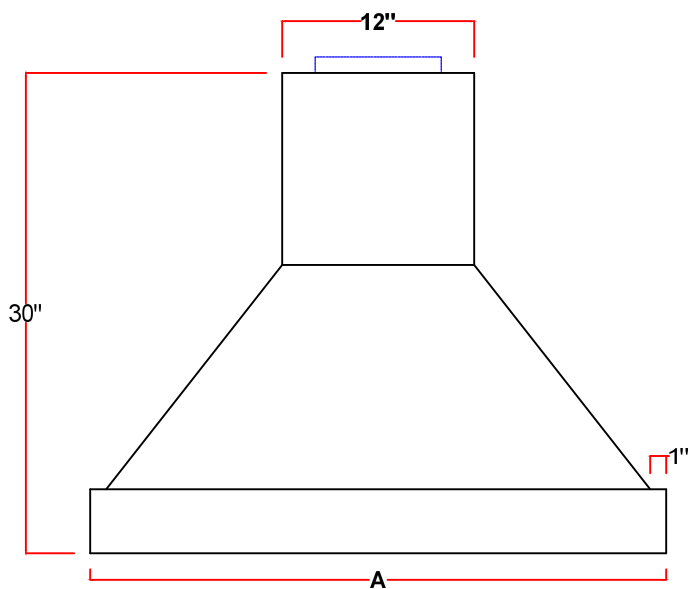

Top View

Model#
PS1830

Modern-Aire Ventilating

7319 Lankershim Blvd. North Hollywood CA. 91605 818-765-9870

A	30"	36"	42"	48"	54"	60"	66"
B							
C							
D							

E	
F	7" (200cfm - 450cfm) 8" (600cfm) 10" (900cfm - 1200cfm) 10" or 8" (external)
G	General area but no specific measurement. Hard wired
H	