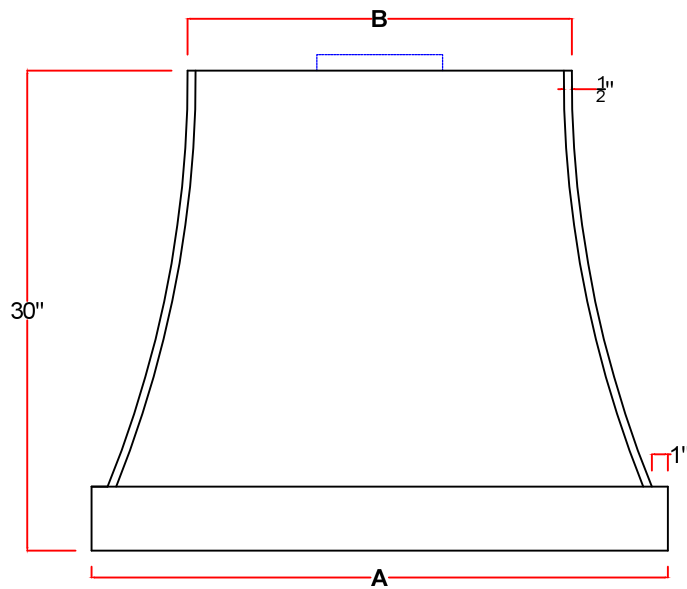

Top View

Model#
PS1730

Modern-Aire Ventilating

7319 Lankershim Blvd. North Hollywood CA. 91605 818-765-9870

A	30"	36"	42"	48"	54"	60"	66"
B	18"	24"	30"	36"	42"	48"	54"
C							
D							

E	
F	7" (200cfm - 450cfm) 8" (600cfm) 10" (900cfm - 1200cfm) 10" or 8" (external)
G	8 1/2" (200cfm - 600cfm & external motor) 12 1/2" (Internal 900cfm - 1200cfm)
H	