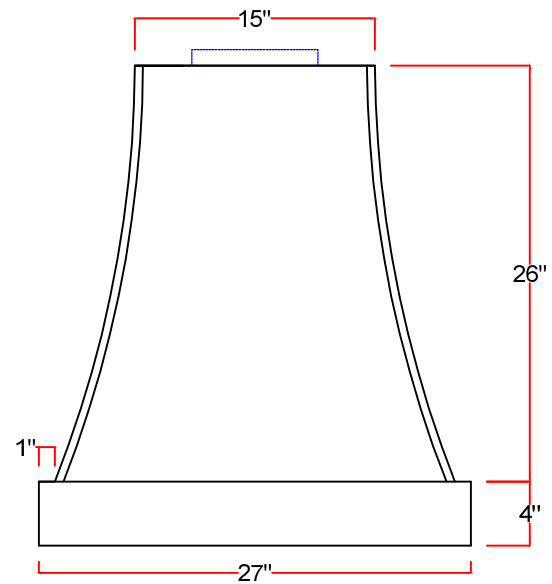

Top View

Model#
PS1730

Modern-Aire Ventilating

7319 Lankershim Blvd. North Hollywood CA. 91605 818-765-9870

A	30"	36"	42"	48"	54"	60"	66"
B	18"	24"	30"	36"	42"	48"	54"
C							
D							

E	
F	7" (200cfm - 450cfm) 8" (600cfm) 10" (900cfm - 1200cfm) 10" or 8" (external)
G	8 1/2" (200cfm - 600cfm & external motor) 12 1/2" (Internal 900cfm - 1200cfm)
H	