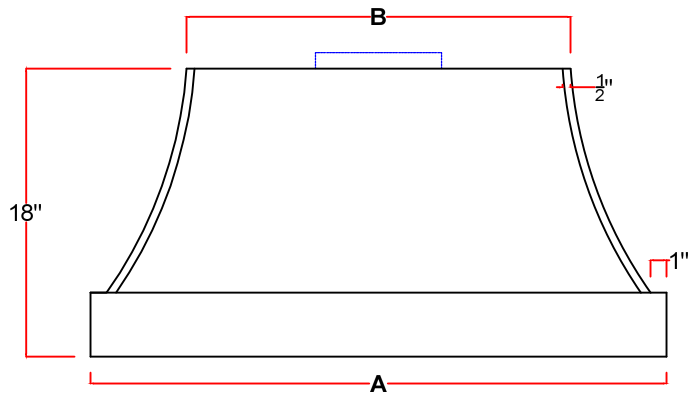

Top View

Model#
PS1718

Modern-Aire Ventilating

7319 Lankershim Blvd. North Hollywood CA. 91605 818-765-9870

A	30"	36"	42"	48"	54"	60"	66"
B	18"	24"	30"	36"	42"	48"	54"
C							
D							

E	
F	7" (200cfm - 450cfm) 8" (600cfm) 10" (900cfm - 1200cfm) 10" or 8" (external)
G	8 1/2" (200cfm - 600cfm & external motor) 12 1/2" (Internal 900cfm - 1200cfm)
H	