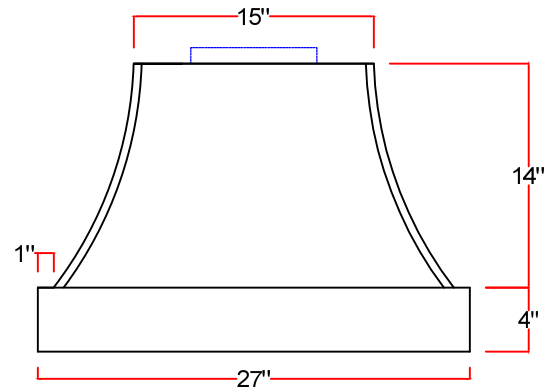

Top View

Model#
PS1718

Modern-Aire Ventilating

7319 Lankershim Blvd. North Hollywood CA. 91605 818-765-9870

A	30"	36"	42"	48"	54"	60"	66"
B	18"	24"	30"	36"	42"	48"	54"
C							
D							

E	
F	7" (200cfm - 450cfm) 8" (600cfm) 10" (900cfm - 1200cfm) 10" or 8" (external)
G	8 1/2" (200cfm - 600cfm & external motor) 12 1/2" (Internal 900cfm - 1200cfm)
H	