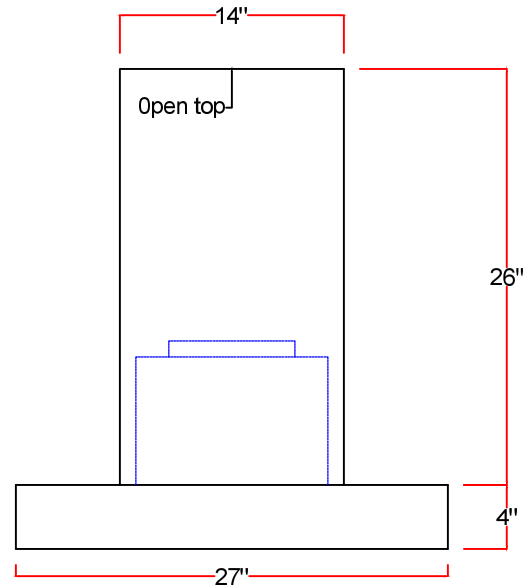

Modern-Aire Ventilating

7319 Lankershim Blvd. North Hollywood CA. 91605 818-765-9870

A	30"	36"	42"	48"	54"	60"	66"
B	16" (200cfm - 600cfm & external motor)		24" (900cfm - 1200cfm)				
C							
D							

E	7" (200cfm - 450cfm) 7" (600cfm) 7" (900cfm - 1200cfm) 7" (external motor)
F	7" (200cfm - 450cfm) 8" (600cfm) 10" (900cfm - 1200cfm) 10" or 8" (external)
G	General area but no specific measurement. Hard wired
H