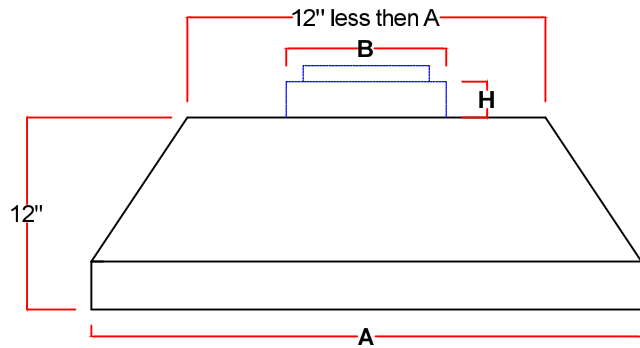

Top View

Model#
PSLI22

Modern-Aire Ventilating

7319 Lankershim Blvd. North Hollywood CA. 91605 818-765-9870

A	28 3/8"	34 3/8"	40 3/8"	36 3/8"	52 3/8"	58 3/8"
B	10" (200cfm - 600cfm) 21 1/8" (900cfm - 1200cfm)					
C	10" (200cfm - 600cfm) 10 1/8" (900cfm - 1200cfm)					
D						

E	
F	7" (200cfm - 450cfm) 8" (600cfm) 10" (900cfm - 1200cfm) 10" or 8" (external)
G	8 1/2" (200cfm - 600cfm & external motor) 12 1/2" (Internal 900cfm - 1200cfm)
H	2 1/4" (200cfm - 600cfm) 3 1/8" (900cfm - 1200cfm)