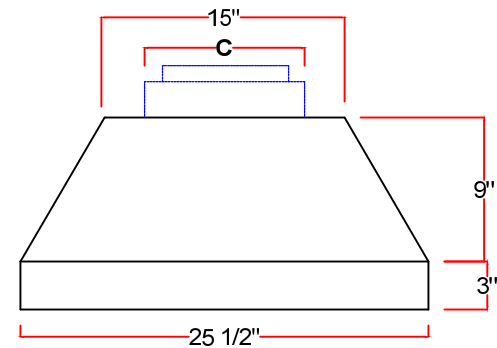

Top View

Model#
PSLI22

Modern-Aire Ventilating

7319 Lankershim Blvd. North Hollywood CA. 91605 818-765-9870

A	28 3/8"	34 3/8"	40 3/8"	36 3/8"	52 3/8"	58 3/8"
B	10" (200cfm - 600cfm) 21 1/8" (900cfm - 1200cfm)					
C	10" (200cfm - 600cfm) 10 1/8" (900cfm - 1200cfm)					
D						

E	
F	7" (200cfm - 450cfm) 8" (600cfm) 10" (900cfm - 1200cfm) 10" or 8" (external)
G	8 1/2" (200cfm - 600cfm & external motor) 12 1/2" (Internal 900cfm - 1200cfm)
H	2 1/4" (200cfm - 600cfm) 3 1/8" (900cfm - 1200cfm)