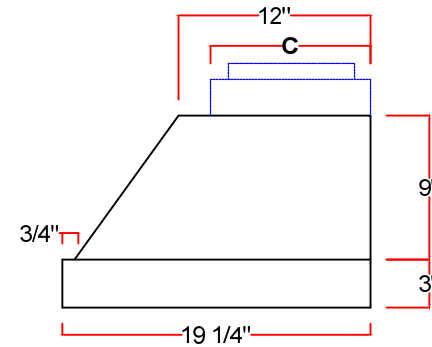

Model#
PSL19

Top View

Modern-Aire Ventilating

7319 Lankershim Blvd. North Hollywood CA. 91605 818-765-9870

A	28 3/8"	34 3/8"	40 3/8"	46 3/8"	52 3/8"	58 3/8"
B	10" (200cfm - 600cfm) 21 1/8" (900cfm - 1200cfm)					
C	10" (200cfm - 600cfm) 10 1/8" (900cfm - 1200cfm)					
D						

E	4" (200cfm - 450cfm) 4 1/2" (600cfm) 5 1/4" (900cfm - 1200cfm) 6" (external motor)
F	7" (200cfm - 450cfm) 8" (600cfm) 10" (900cfm - 1200cfm) 10" or 8" (external)
G	8 1/2" (200cfm - 600cfm & external motor) 12 1/2" (Internal 900cfm - 1200cfm)
H	2 1/4" (200cfm - 600cfm) 3 1/8" (900cfm - 1200cfm)