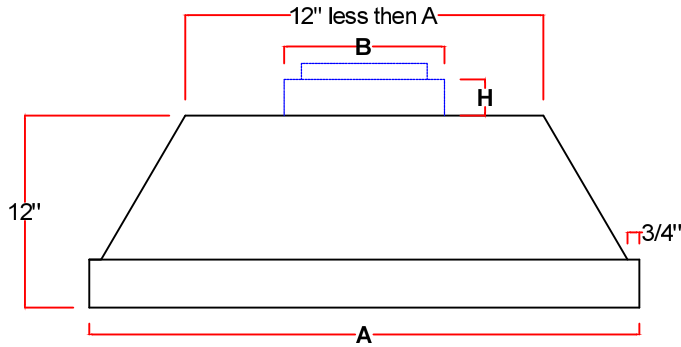

Model#
PSL19

Top View

Modern-Aire Ventilating

7319 Lankershim Blvd. North Hollywood CA. 91605 818-765-9870

A	28 3/8"	34 3/8"	40 3/8"	46 3/8"	52 3/8"	58 3/8"
B	10" (200cfm - 600cfm) 21 1/8" (900cfm - 1200cfm)					
C	10" (200cfm - 600cfm) 10 1/8" (900cfm - 1200cfm)					
D						

E	4" (200cfm - 450cfm) 4 1/2" (600cfm) 5 1/4" (900cfm - 1200cfm) 6" (external motor)
F	7" (200cfm - 450cfm) 8" (600cfm) 10" (900cfm - 1200cfm) 10" or 8" (external)
G	8 1/2" (200cfm - 600cfm & external motor) 12 1/2" (Internal 900cfm - 1200cfm)
H	2 1/4" (200cfm - 600cfm) 3 1/8" (900cfm - 1200cfm)