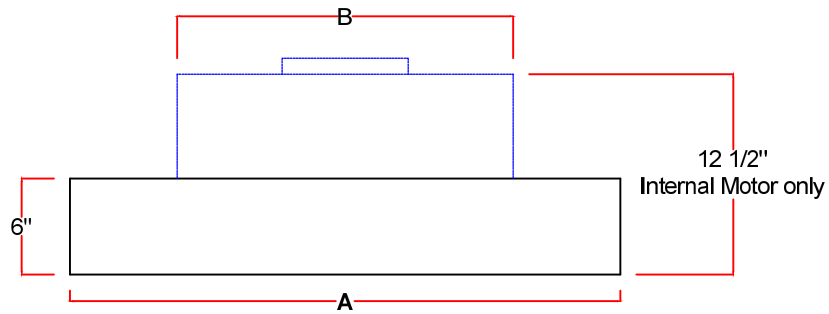

Modern-Aire Ventilating

7319 Lankershim Blvd. North Hollywood CA. 91605 818-765-9870

A	28 ³/₈"	34 ³/₈"	40 ³/₈"	46 ³/₈"	52 ³/₈"	58 ³/₈"
B	14" (200cfm - 600cfm)		21" (900cfm - 1200cfm)			
C						
D						

E	5 1/2" (200cfm - 450cfm) 6" (600cfm) 7" (900cfm - 1200cfm) 7" (external motor)
F	7" (200cfm - 450cfm) 8" (600cfm) 10" (900cfm - 1200cfm) 10" or 8" (external)
G	Hard Wired 120v 10amp
H