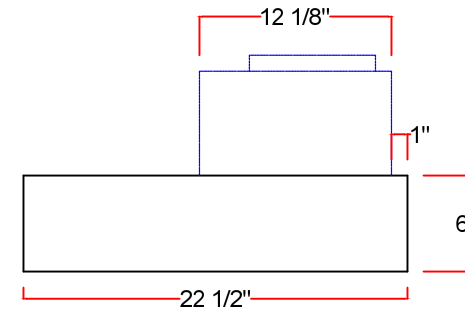

Modern-Aire Ventilating

7319 Lankershim Blvd. North Hollywood CA. 91605 818-765-9870

A	28 ³/₈"	34 ³/₈"	40 ³/₈"	46 ³/₈"	52 ³/₈"	58 ³/₈"
B	14" (200cfm - 600cfm)		21" (900cfm - 1200cfm)			
C						
D						

E	5 1/2" (200cfm - 450cfm) 6" (600cfm) 7" (900cfm - 1200cfm) 7" (external motor)
F	7" (200cfm - 450cfm) 8" (600cfm) 10" (900cfm - 1200cfm) 10" or 8" (external)
G	Hard Wired 120v 10amp
H