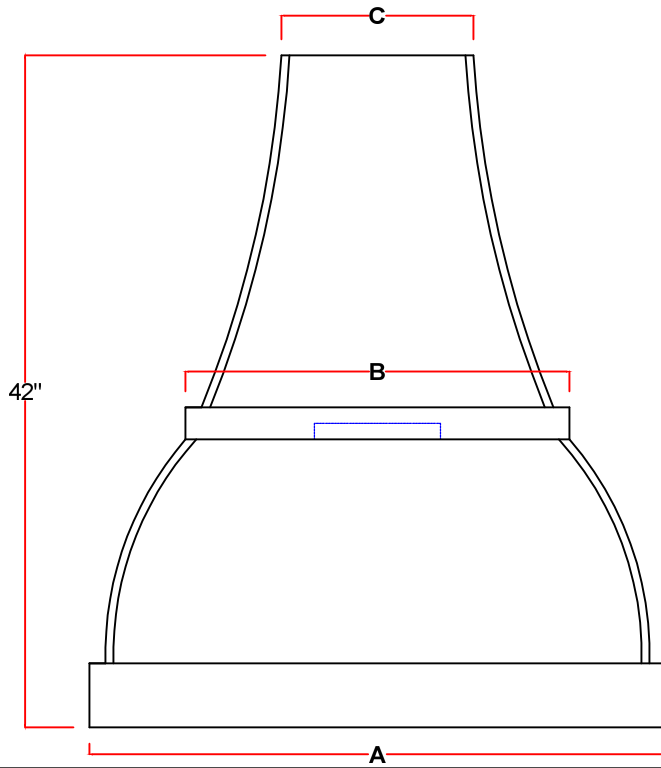

Modern-Aire Ventilating

7319 Lankershim Blvd. North Hollywood CA. 91605 818-765-9870

A	30"	36"	42"	48"	54"	60"	66"
B	18"	24"	30"	36"	42"	48"	54"
C	12"	12"	18"	24"	30"	36"	42"
D							

E	4 1/2" (200cfm - 450cfm) 5" (600cfm) 6" (900cfm - 1200cfm) 6" (external motor)
F	7" (200cfm - 450cfm) 8" (600cfm) 10" (900cfm - 1200cfm) 10" or 8" (external)
G	General area but no specific measurement. Hard wired
H